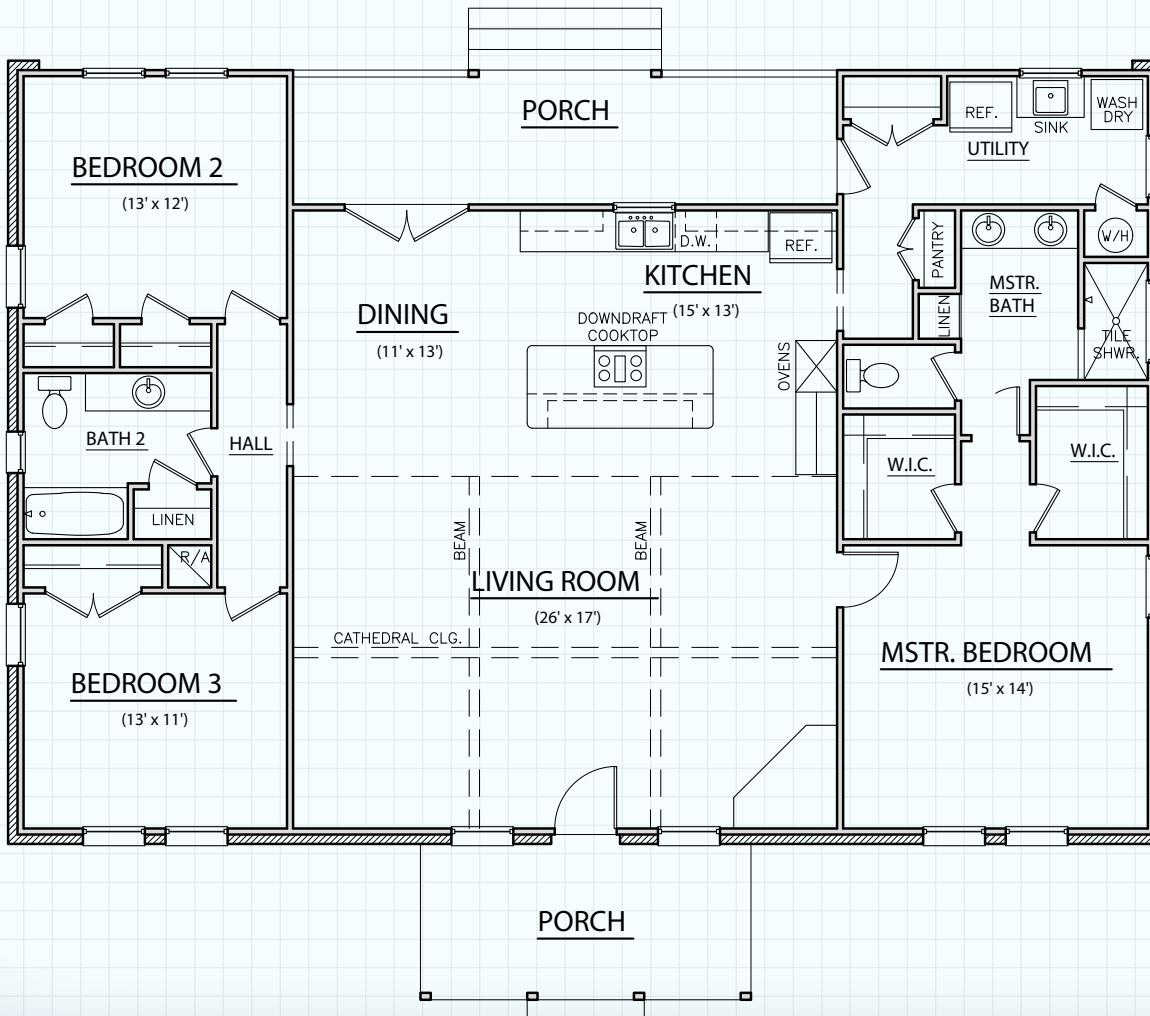

Hill Country
 CLASSICS™
 CUSTOM HOMES
 Boerne Texas

34535 IH 10 West
 Boerne, TX 78006
 (830) 249-2920
 hillcountryclassics.com

CHERRY SPRING #1864

LIVING (A/C):	1,864 SQ. FT.
PORCHES:	300 SQ. FT.
MAS. LUG:	53 SQ. FT.
SLAB:	2,217 SQ. FT.