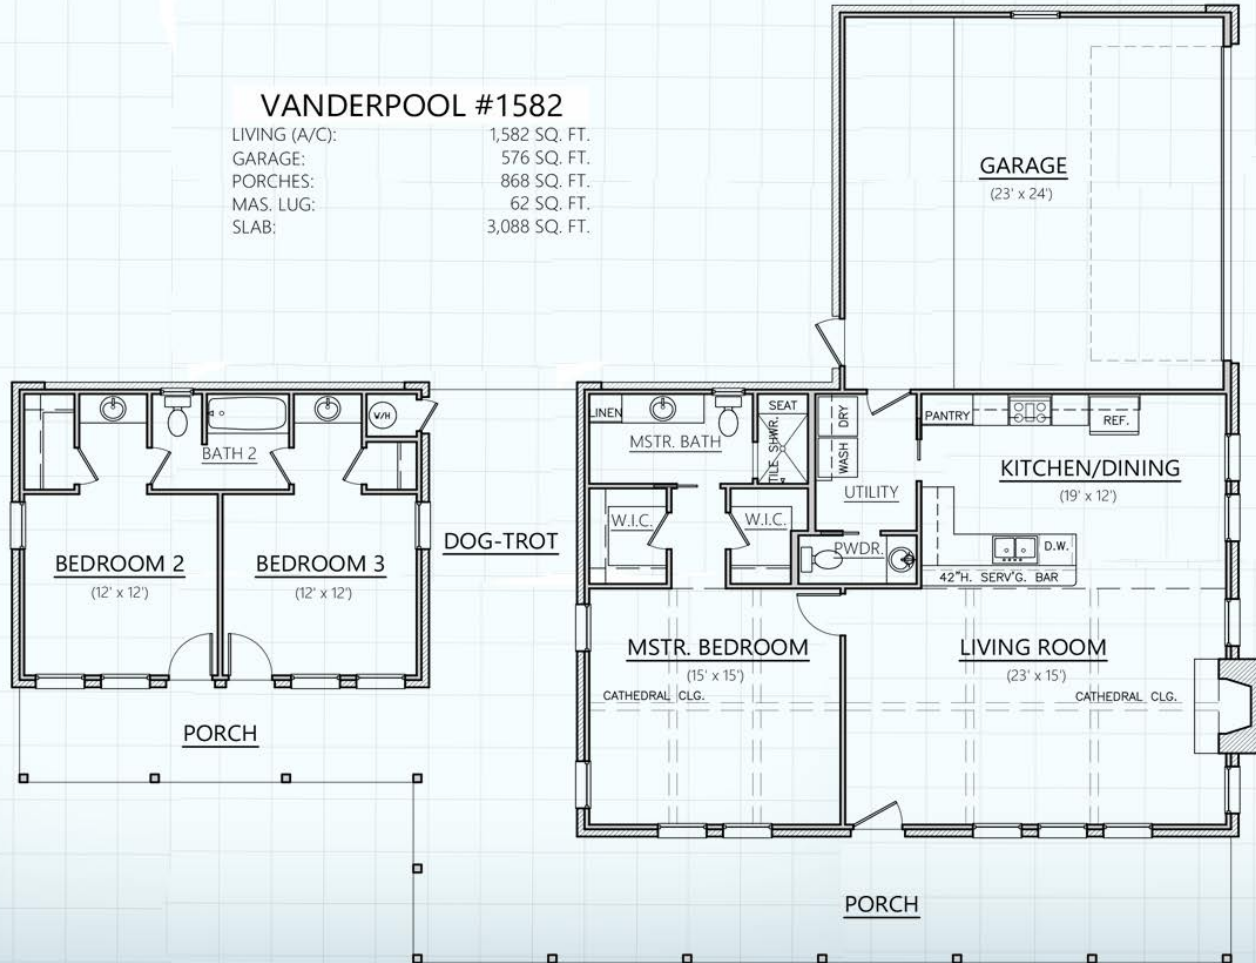

VANDERPOOL #1582

LIVING (A/C):	1,582 SQ. FT.
GARAGE:	576 SQ. FT.
PORCHES:	868 SQ. FT.
MAS. LUG:	62 SQ. FT.
SLAB:	3,088 SQ. FT.

Hill Country
CLASSICS™
CUSTOM HOMES
Boerne, Texas