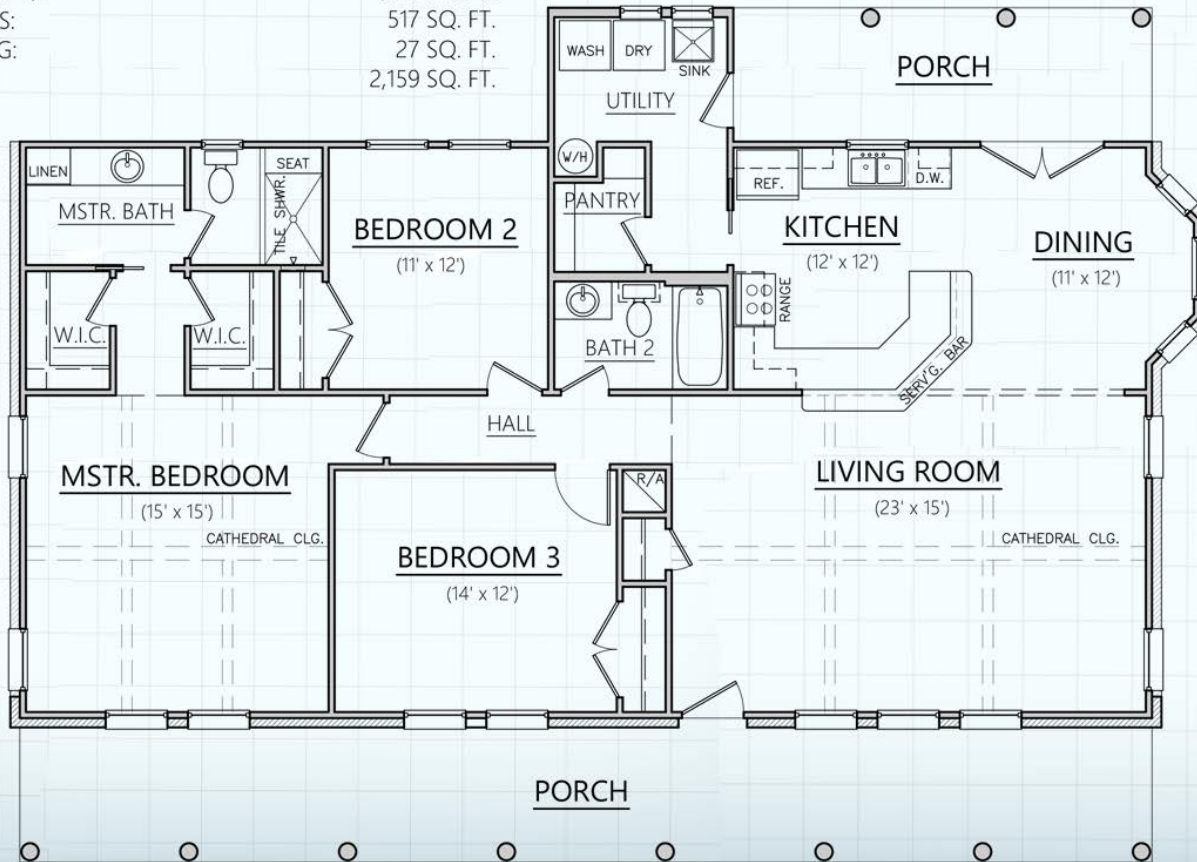

FREDERICKSBURGH 1 #1615

LIVING (A/C): 1,615 SQ. FT.
 PORCHES: 517 SQ. FT.
 MAS. LUG: 27 SQ. FT.
 SLAB: 2,159 SQ. FT.

Hill Country
 CLASSICS™
 CUSTOM HOMES
 Boerne, Texas