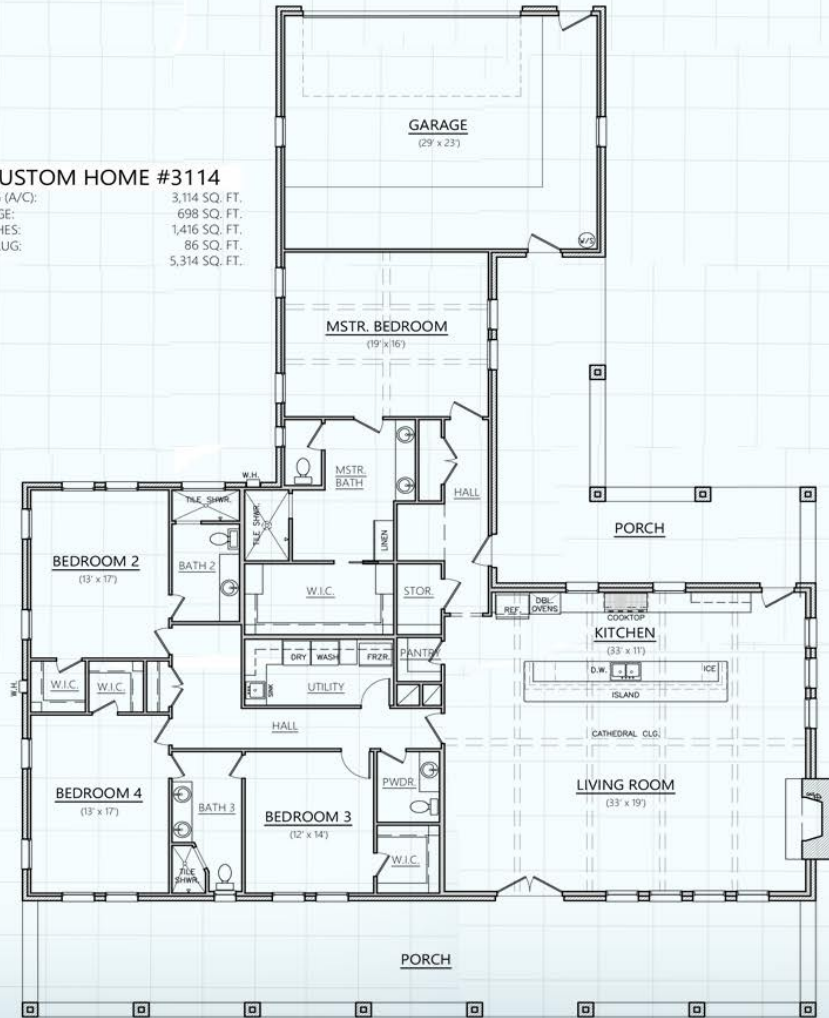

CUSTOM HOME #3114

LIVING (A/C): 3,114 SQ. FT.
 GARAGE: 698 SQ. FT.
 PORCHES: 1,416 SQ. FT.
 MAS. LUG: 86 SQ. FT.
 SLAB: 5,314 SQ. FT.

Hill Country
 CLASSICS™
 CUSTOM HOMES
 Boerne, Texas