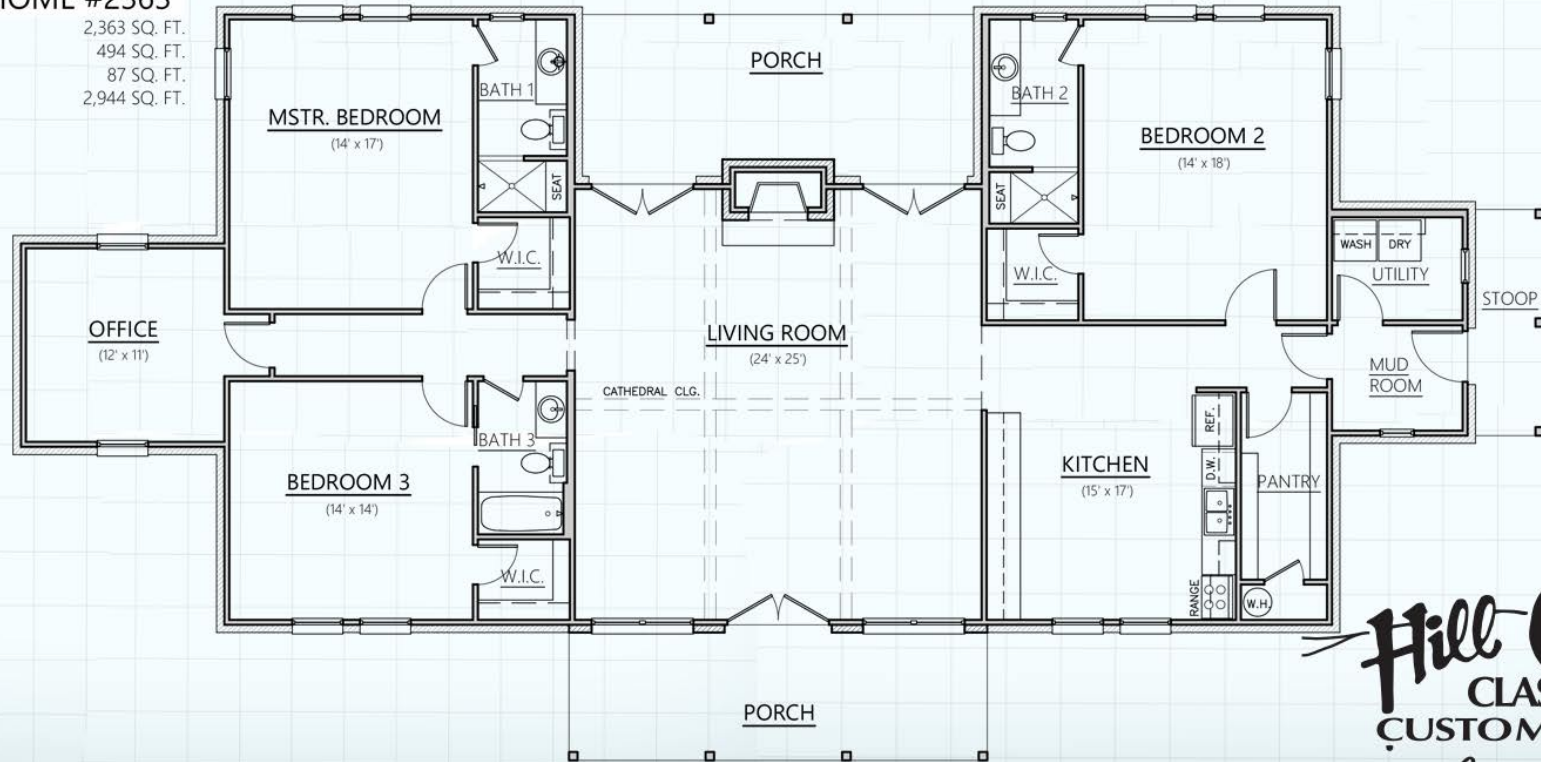

CUSTOM HOME #2363

LIVING (A/C): 2,363 SQ. FT.
 PORCHES: 494 SQ. FT.
 MAS. LUG: 87 SQ. FT.
 SLAB: 2,944 SQ. FT.

Hill Country
 CLASSICS™
 CUSTOM HOMES
Boerne, Texas