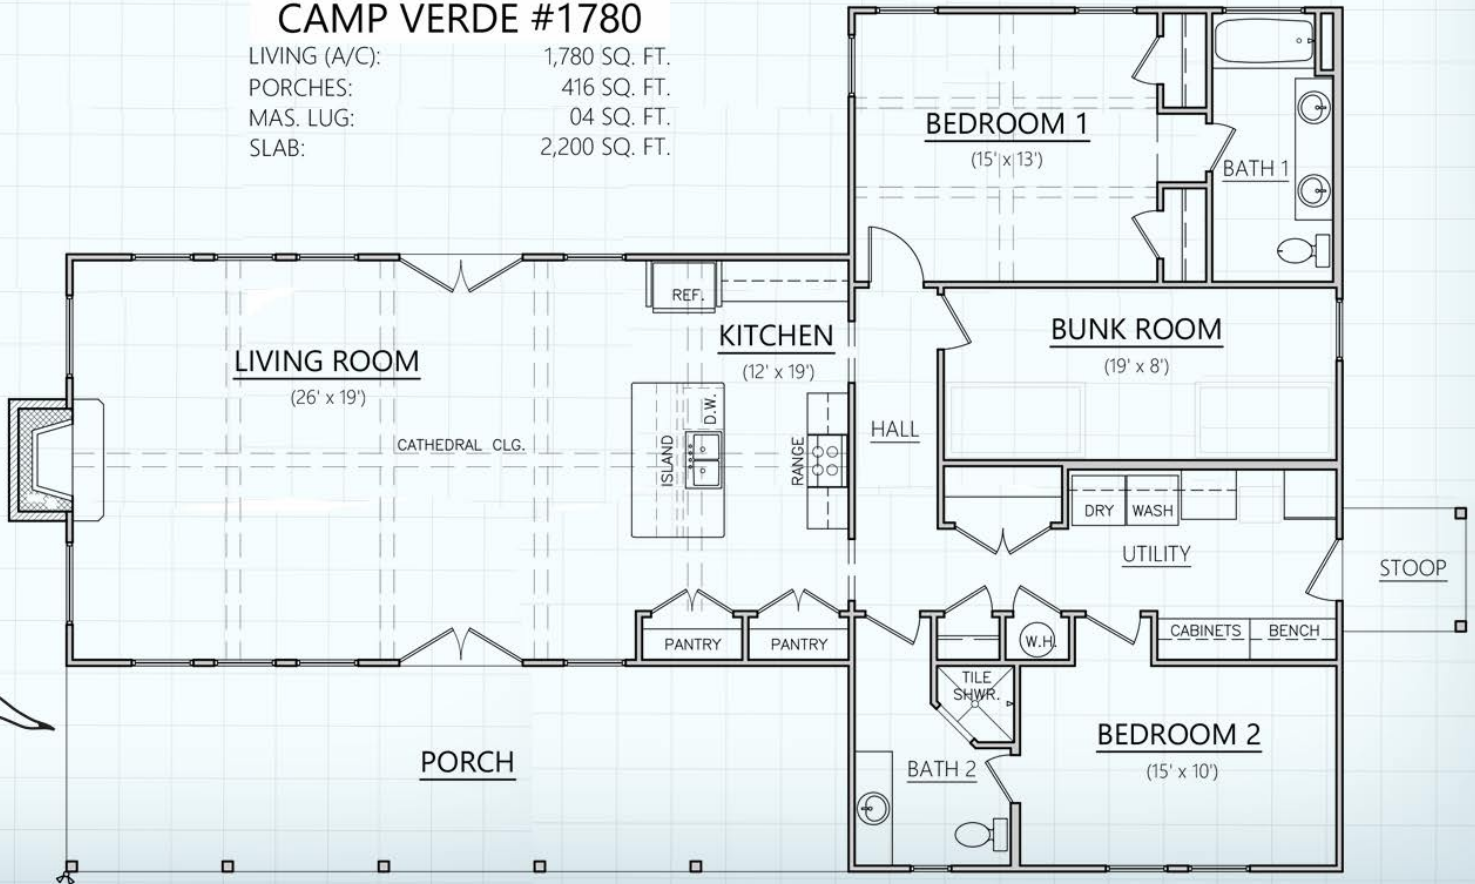

### CAMP VERDE #1780

LIVING (A/C): 1,780 SQ. FT.  
 PORCHES: 416 SQ. FT.  
 MAS. LUG: 04 SQ. FT.  
 SLAB: 2,200 SQ. FT.

*Hill Country*  
 CLASSICS™  
 CUSTOM HOMES  
 Boerne, Texas