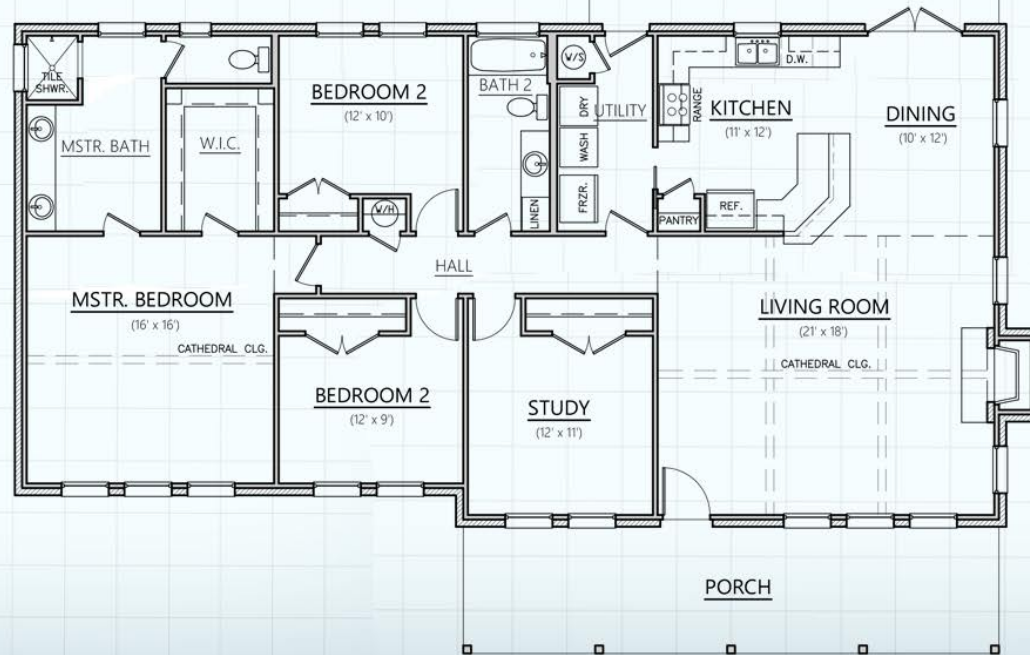

BERGHEIM #1878

LIVING (A/C):	1,878 SQ. FT.
PORCHES:	289 SQ. FT.
CARPOR:	572 SQ. FT.
MAS. LUG:	60 SQ. FT.
SLAB:	2,79 SQ. FT.

CARPOR
(26' x 22')

Hill Country
CLASSICS™
CUSTOM HOMES
Boerne, Texas