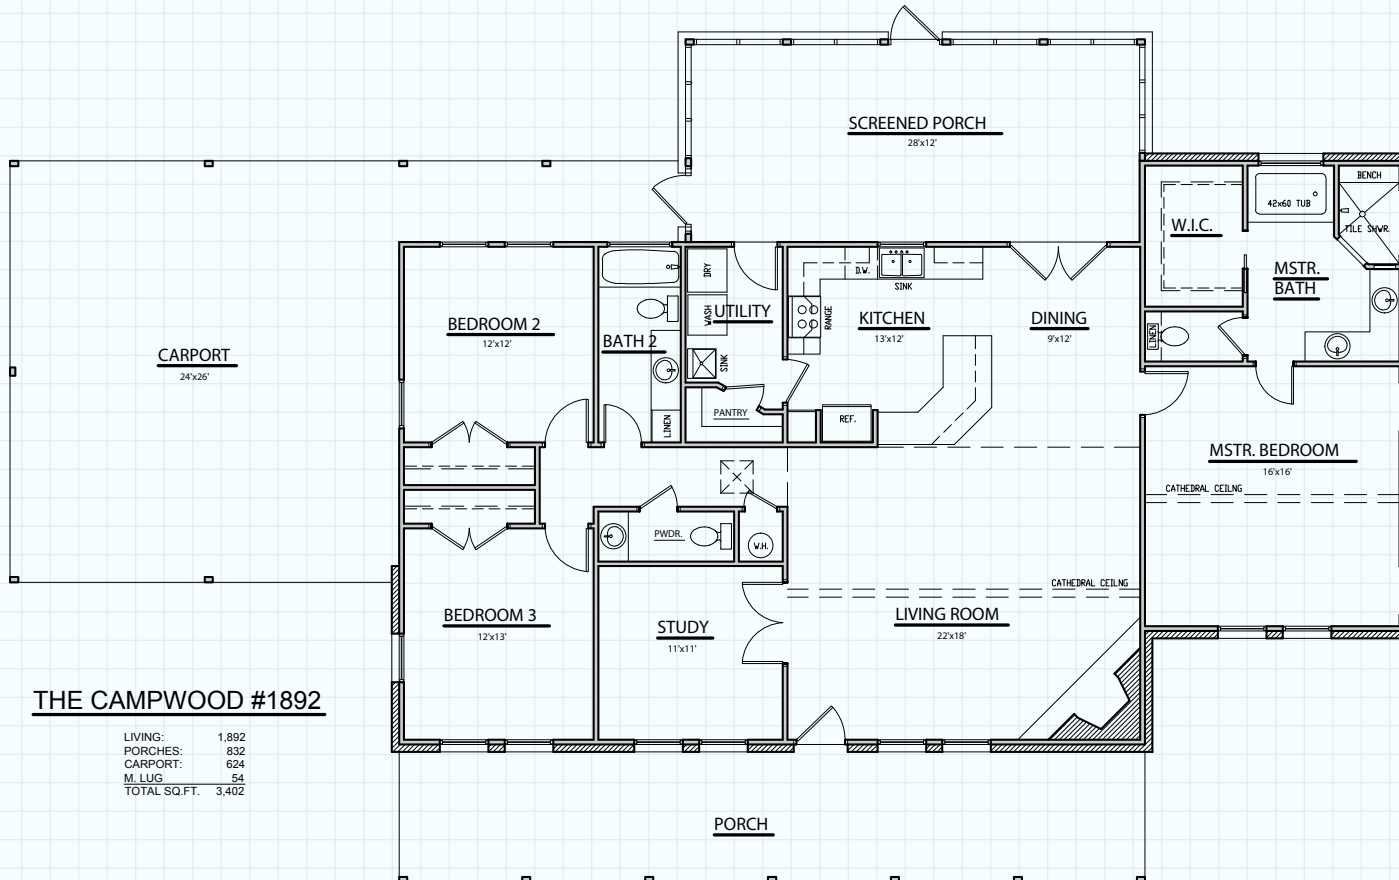

Hill Country CLASSICS™ CUSTOM HOMES

Boerne Texas

34535 IH 10 West
 Boerne, TX 78006
 (830) 249-2920
 hillcountryclassics.com

THE CAMPWOOD #1892

LIVING:	1,892
PORCHES:	832
CARPORIT:	624
M. LUG	54
TOTAL SQ.FT.	3,402