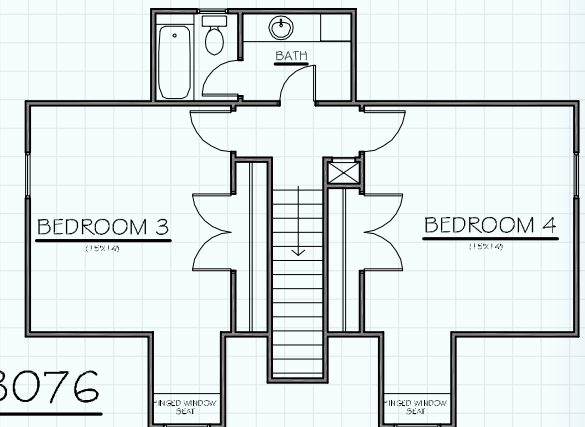

Hill Country
 CLASSICS™
 CUSTOM HOMES
 Boerne Texas

34535 IH 10 West
 Boerne, TX 78006
 (830) 249-2920
 hillcountryclassics.com

THE WILLOW SPRINGS #3076

2372 FIRST FLOOR
 704 2nd FLOOR
 3076 LIVING AREA
 1164 PORCHES
 3578 TOTAL SLAB