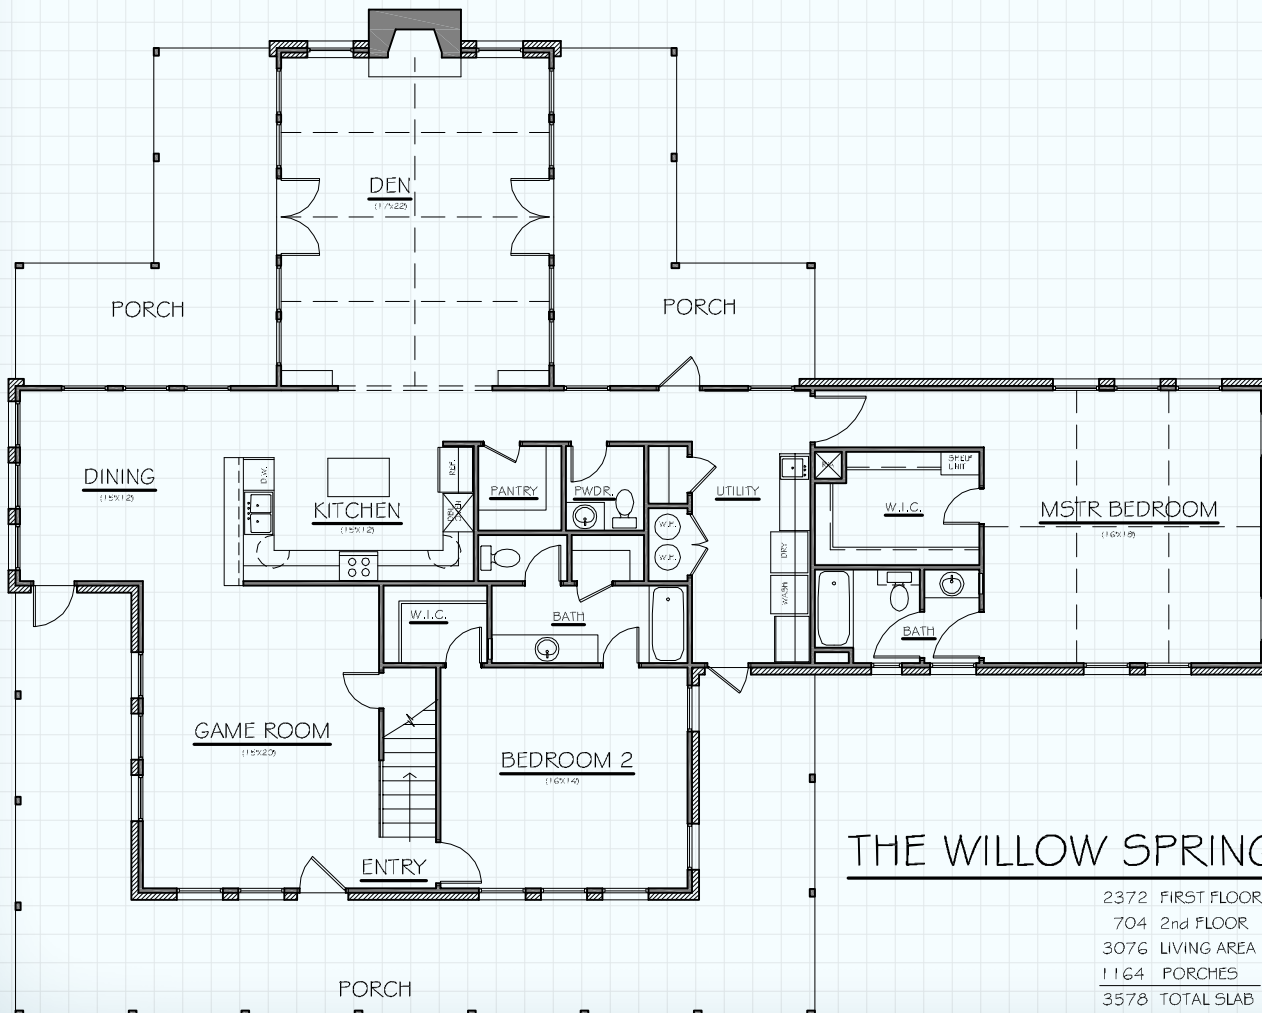

Hill Country
 CLASSICS™
 CUSTOM HOMES
 Boerne Texas

34535 IH 10 West
 Boerne, TX 78006
 (830) 249-2920
 hillcountryclassics.com

THE WILLOW SPRINGS #3076

2372 FIRST FLOOR
 704 2nd FLOOR
 3076 LIVING AREA
 1164 PORCHES
 3578 TOTAL SLAB