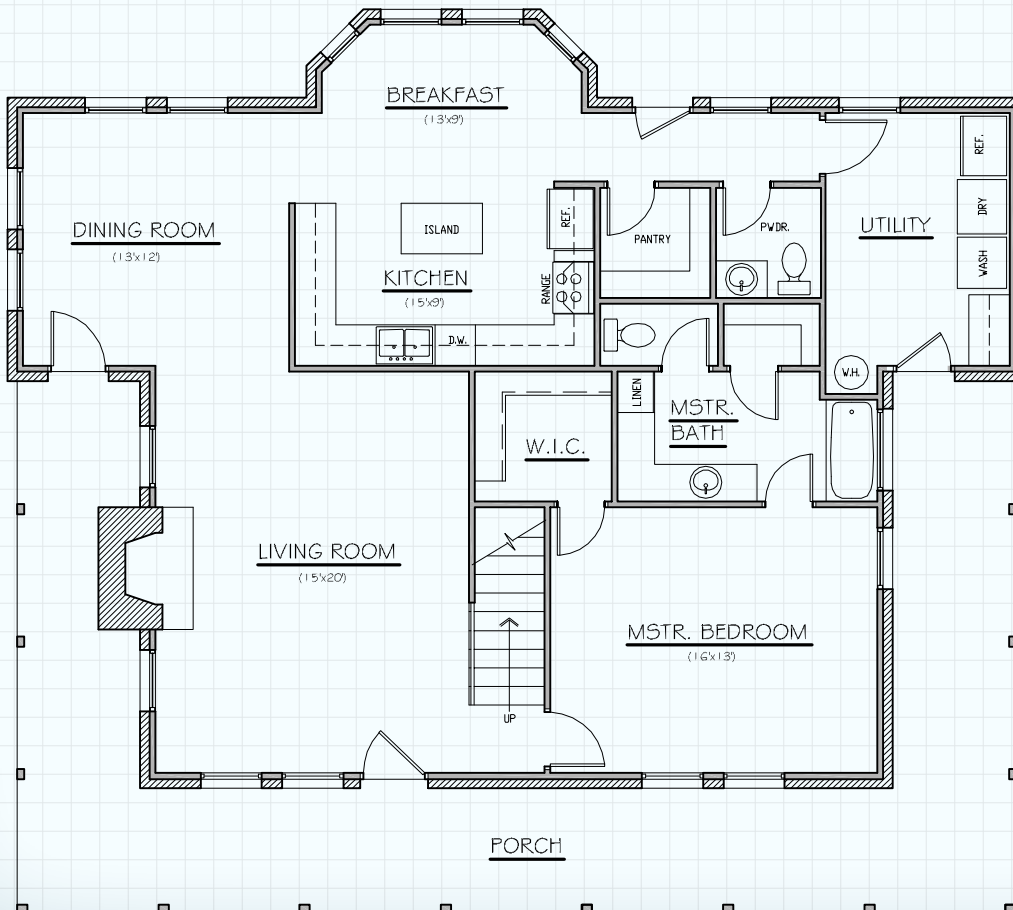

## THE WILLOW SPRINGS

LIVING	2,072
PORCH	578
TOTAL SQ.FT.	2,650