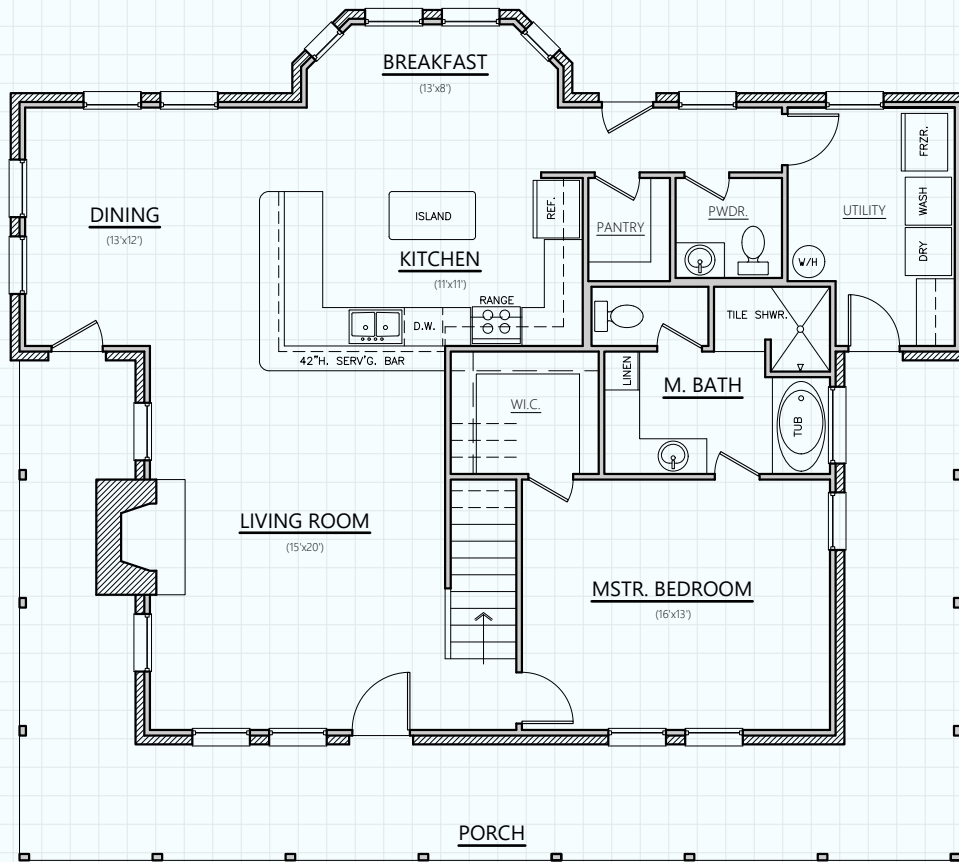

## THE WILLOW SPRINGS

FIRST FLOOR:	1,410 SQ. FT.
SECOND FLOOR:	668 SQ. FT.
LIVING (A/C):	2,078 SQ. FT.
PORCHES:	579 SQ. FT.
MAS. LUG:	36 SQ. FT.
SLAB:	2,025 SQ. FT.
TOTAL:	2,693 SQ. FT.

*Hill Country*  
**CLASSICS™**  
**CUSTOM HOMES**  
*Boerne Texas*