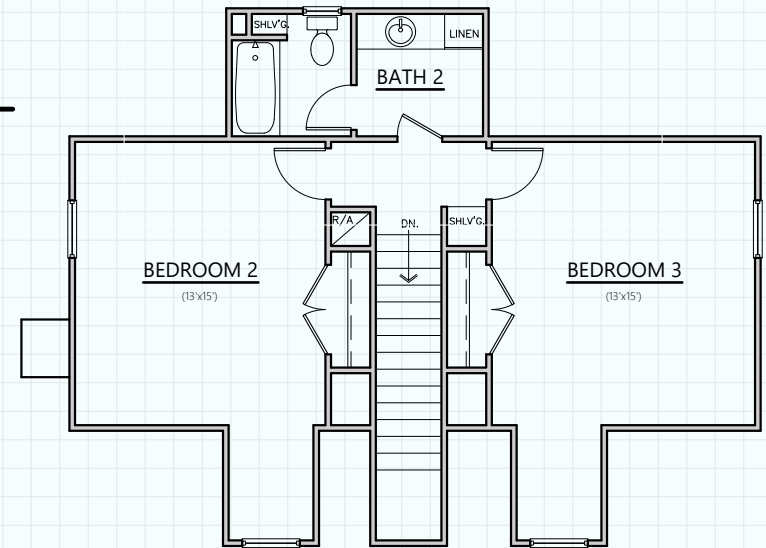

## THE WILLOW SPRINGS

FIRST FLOOR:	1,410 SQ. FT.
SECOND FLOOR:	668 SQ. FT.
LIVING (A/C):	2,078 SQ. FT.
PORCHES:	579 SQ. FT.
MAS. LUG:	36 SQ. FT.
SLAB:	2,025 SQ. FT.
TOTAL:	2,693 SQ. FT.

*Hill Country*  
**CLASSICS™**  
**CUSTOM HOMES**  
*Boerne Texas*