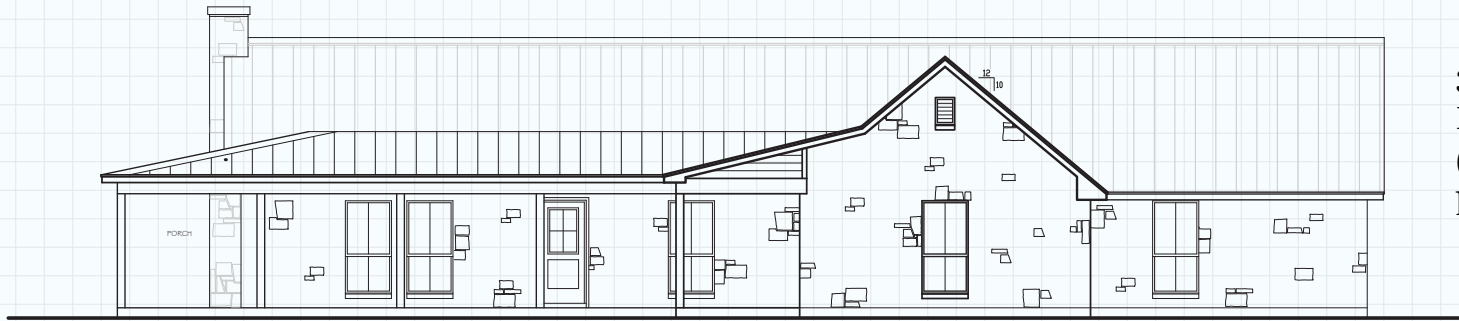

Hill Country CLASSICS™ CUSTOM HOMES

Boerne Texas

34535 IH 10 West
 Boerne, TX 78006
 (830) 249-2920
 hillcountryclassics.com

THE W.B. TRAVIS #2133

LIVING (A/C): 2,133 SQ. FT.
 PORCHES: 1,066 SQ. FT.
 CARPORT/STORAGE: 720 SQ. FT.
 SLAB: 3,257 SQ. FT.