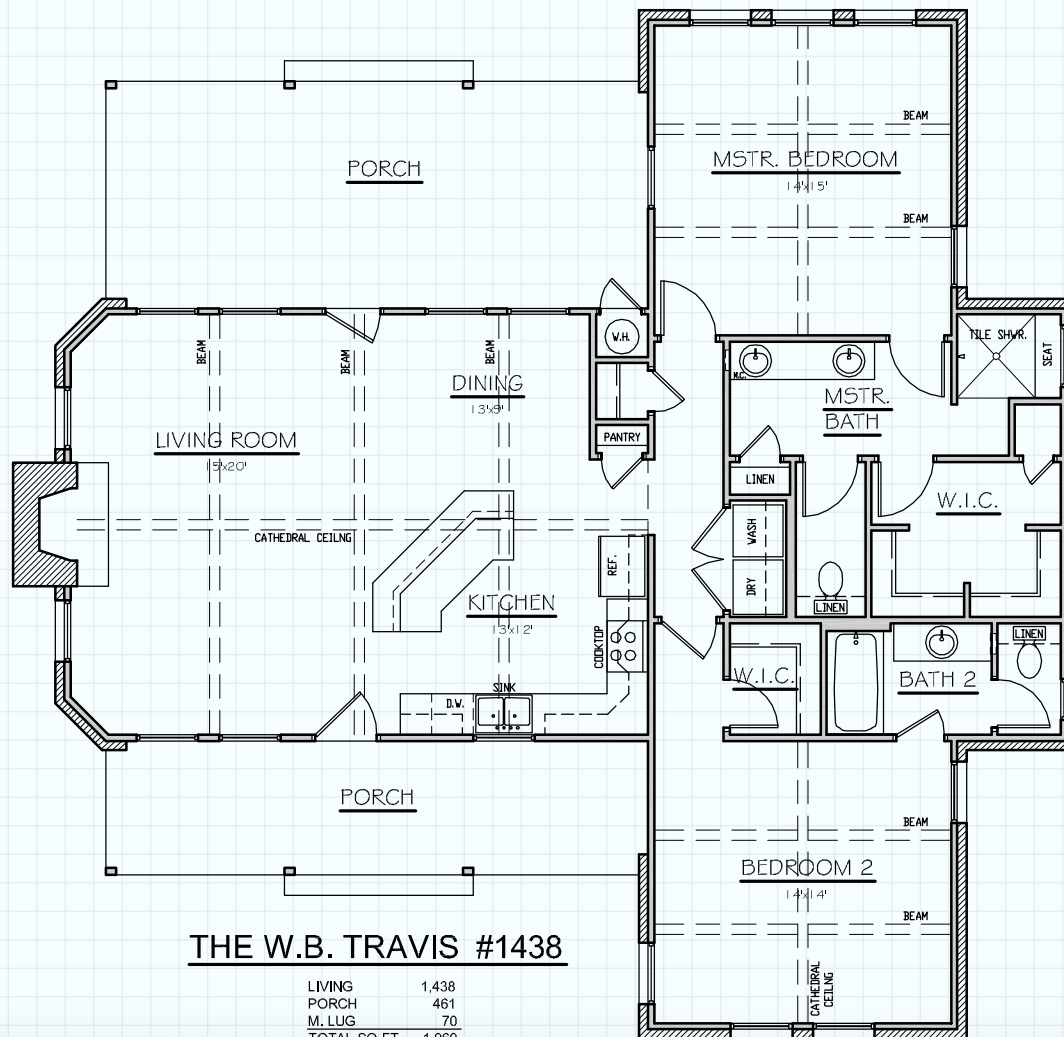

Hill Country
CLASSICS™
CUSTOM HOMES
Boerne Texas

34535 IH 10 West
 Boerne, TX 78006
 (830) 249-2920
 hillcountryclassics.com

THE W.B. TRAVIS #1438

LIVING	1,438
PORCH	461
M. LUG	70
TOTAL SQ.FT.	1,969