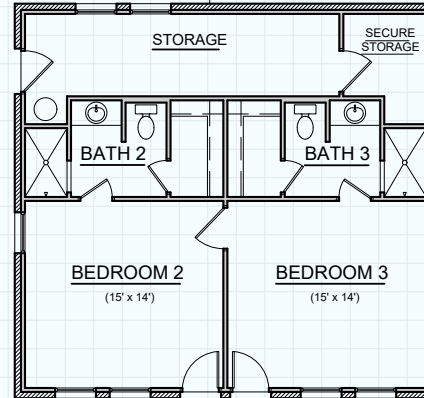

CUSTOM HOME #2534

LIVING (A/C): 2,534 SQ. FT.
 PORCHES: 1,380 SQ. FT.
 MAS. LUG: 59 SQ. FT.
 CARPORT: 720 SQ. FT.
 SLAB: 4,693 SQ. FT.

CARPORT
 (24' x 30')

DOG-TROT

PORCH

Hill Country
 CLASSICS™
 CUSTOM HOMES
Boerne Texas