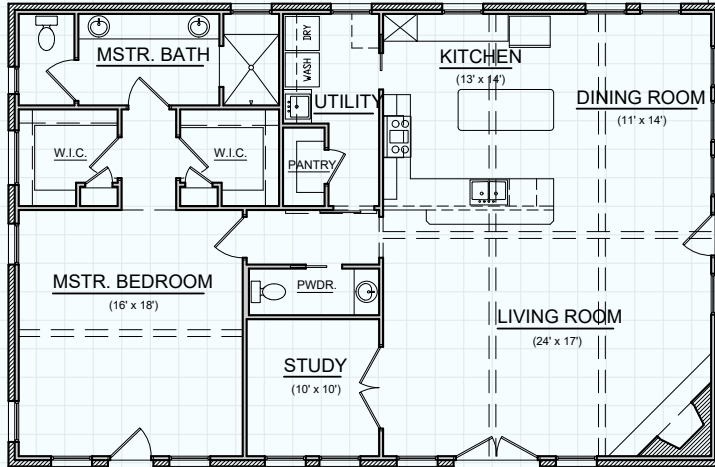

CUSTOM HOME #2534

LIVING (A/C): 2,534 SQ. FT.
 PORCHES: 1,380 SQ. FT.
 MAS. LUG: 59 SQ. FT.
 CARPORT: 720 SQ. FT.
 SLAB: 4,693 SQ. FT.

CARPORT
 (24' x 30')

DOG-TROT

PORCH

Hill Country
 CLASSICS™
 CUSTOM HOMES
Boerne Texas