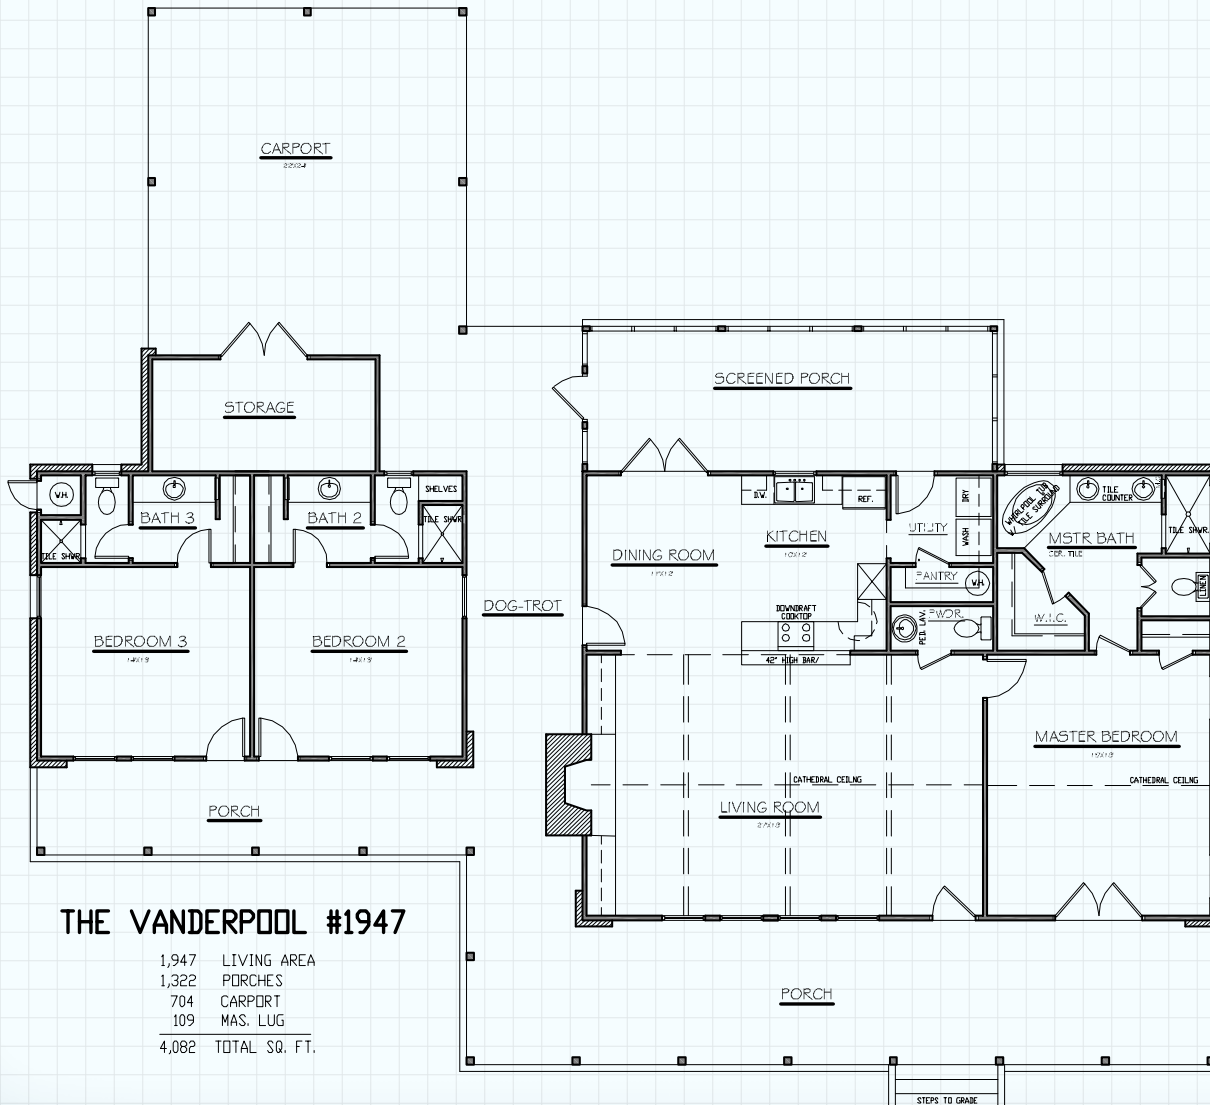

Hill Country
CLASSICS™
CUSTOM HOMES
Boerne Texas

34535 IH 10 West
 Boerne, TX 78006
 (830) 249-2920
 hillcountryclassics.com

THE VANDERPOOL #1947

1,947	LIVING AREA
1,322	PORCHES
704	CARPORIT
109	MAS. LUG
4,082	TOTAL SQ. FT.