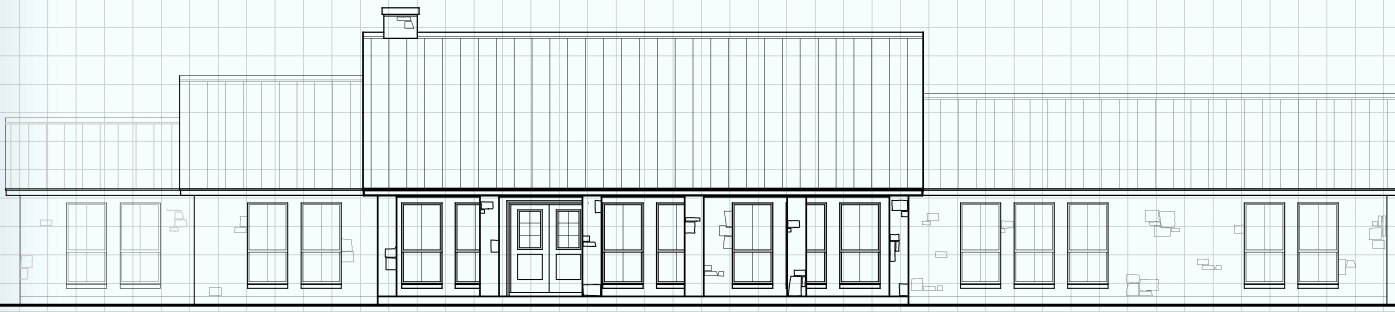

Hill Country CLASSICS™ CUSTOM HOMES

Boerne Texas

34535 IH 10 West
 Boerne, TX 78006
 (830) 249-2920
 hillcountryclassics.com

THE TARPLEY #2765

LIVING	2,765
PORCH	570
M. LUG	63
TOTAL SQ.FT.	3,398