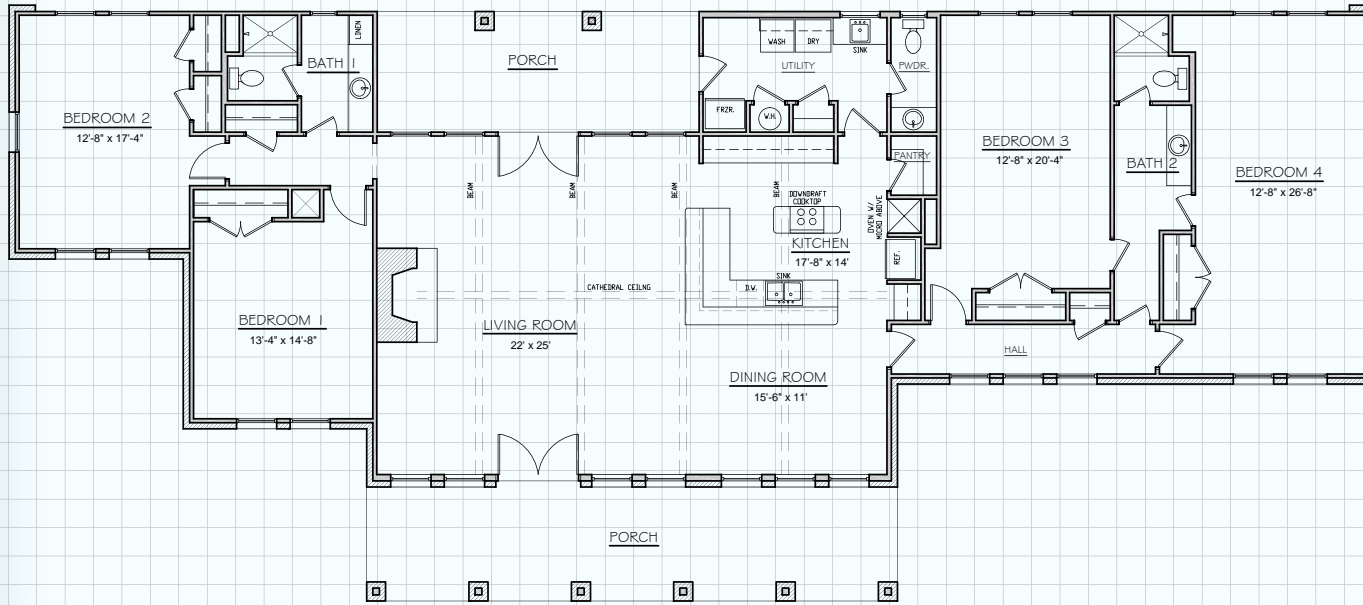

Hill Country CLASSICS™ CUSTOM HOMES

Boerne Texas

34535 IH 10 West
 Boerne, TX 78006
 (830) 249-2920
 hillcountryclassics.com

THE TARPLEY #2765

LIVING	2,765
PORCH	570
M. LUG	63
TOTAL SQ.FT.	3,398