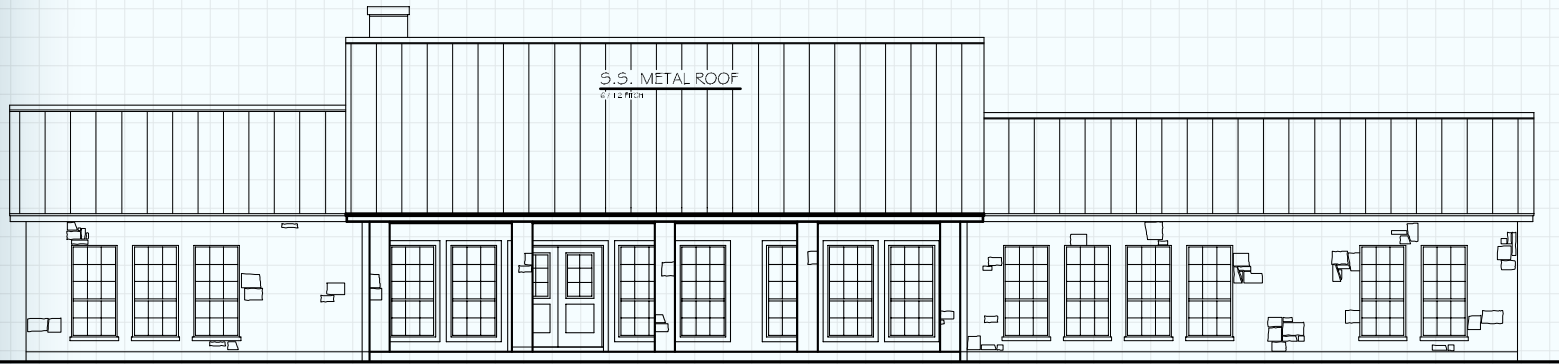

# Hill Country CLASSICS™ CUSTOM HOMES

Boerne Texas

34535 IH 10 West  
Boerne, TX 78006  
(830) 249-2920  
hillcountryclassics.com

**THE TARPLEY #2514**

LIVING	2,514
PORCH	546
M. LUG	91
TOTAL SQ.FT.	3,151