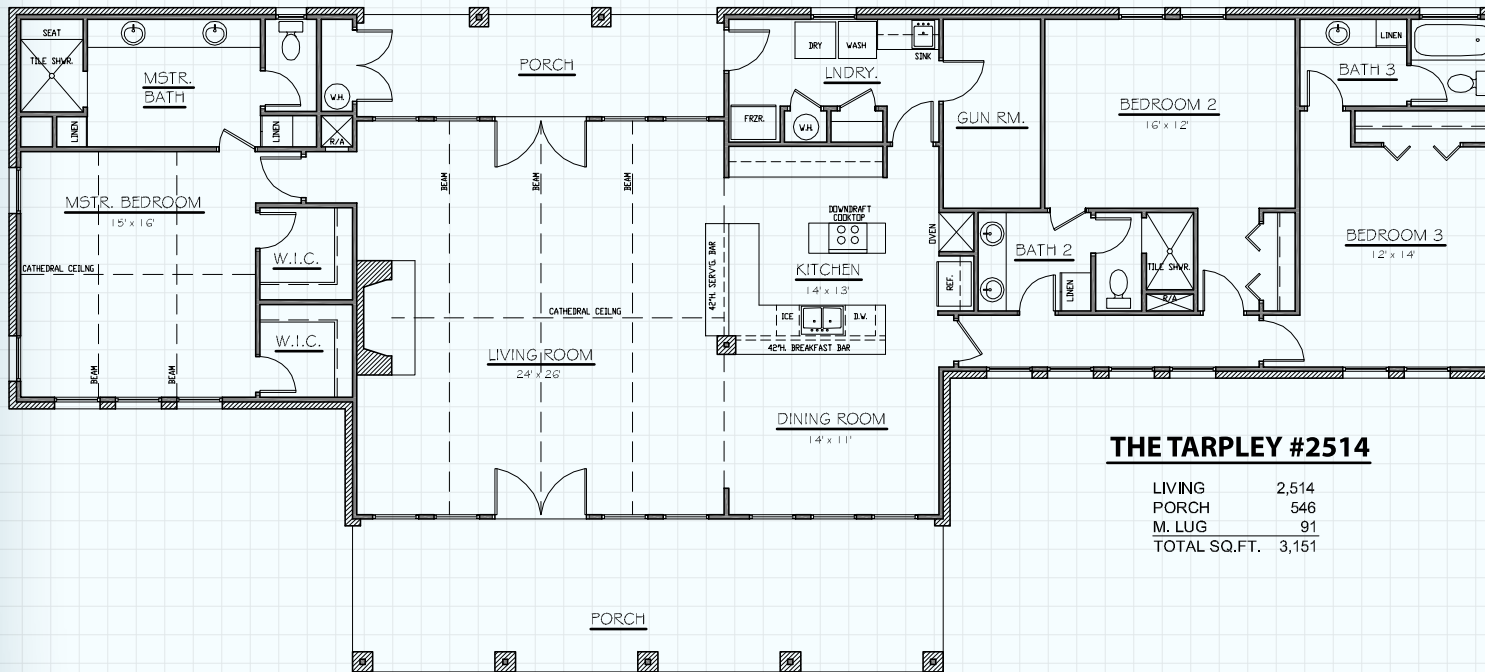

# Hill Country CLASSICS™ CUSTOM HOMES

Boerne Texas

34535 IH 10 West  
Boerne, TX 78006  
(830) 249-2920  
hillcountryclassics.com

**THE TARPLEY #2514**

LIVING	2,514
PORCH	546
M. LUG	91
TOTAL SQ.FT.	3,151