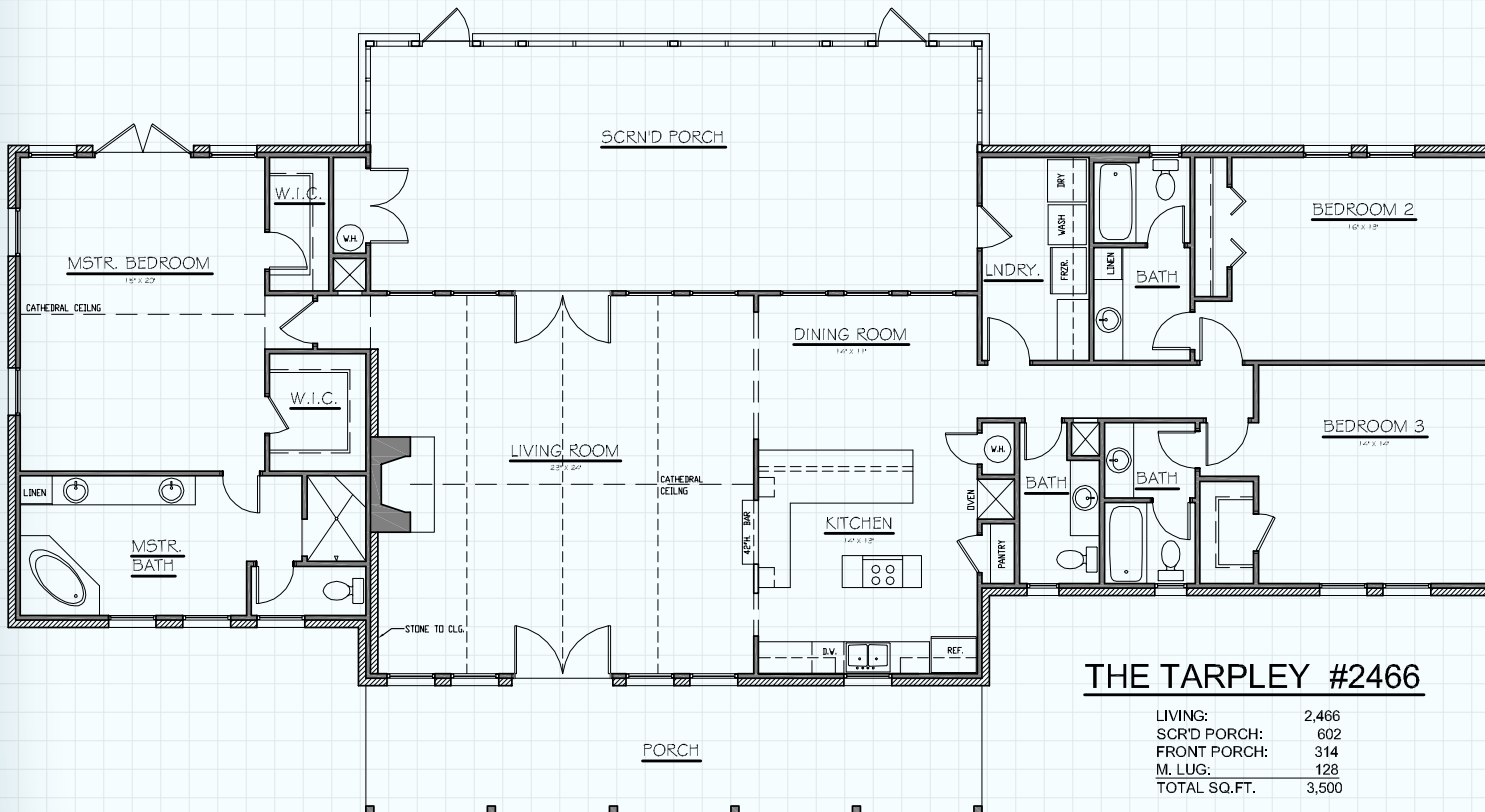

Hill Country CLASSICS™ CUSTOM HOMES

Boerne Texas

34535 IH 10 West
 Boerne, TX 78006
 (830) 249-2920
 hillcountryclassics.com

THE TARPLEY #2466

LIVING:	2,466
SCR'D PORCH:	602
FRONT PORCH:	314
M. LUG:	128
TOTAL SQ.FT.	3,500