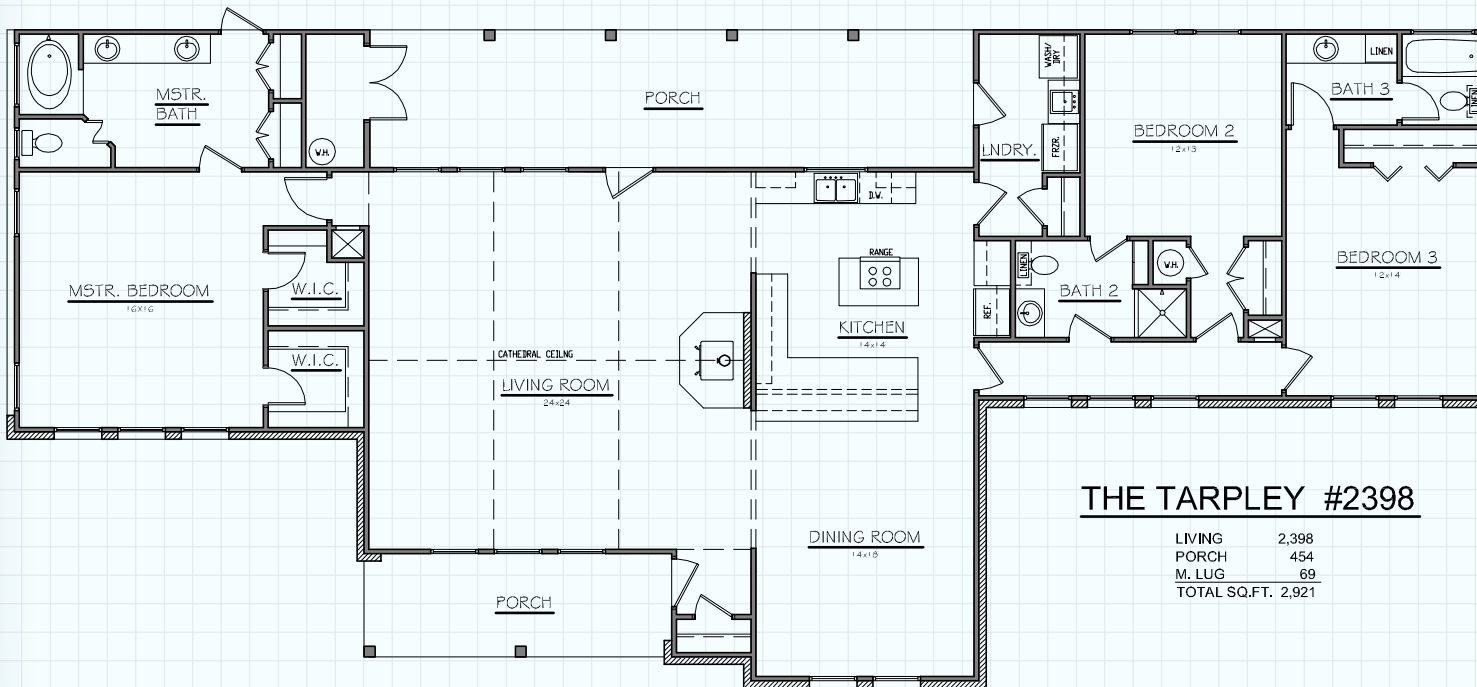

## THE TARPLEY #2398

LIVING	2,398
PORCH	454
M. LUG	69
<b>TOTAL SQ.FT.</b>	<b>2,921</b>