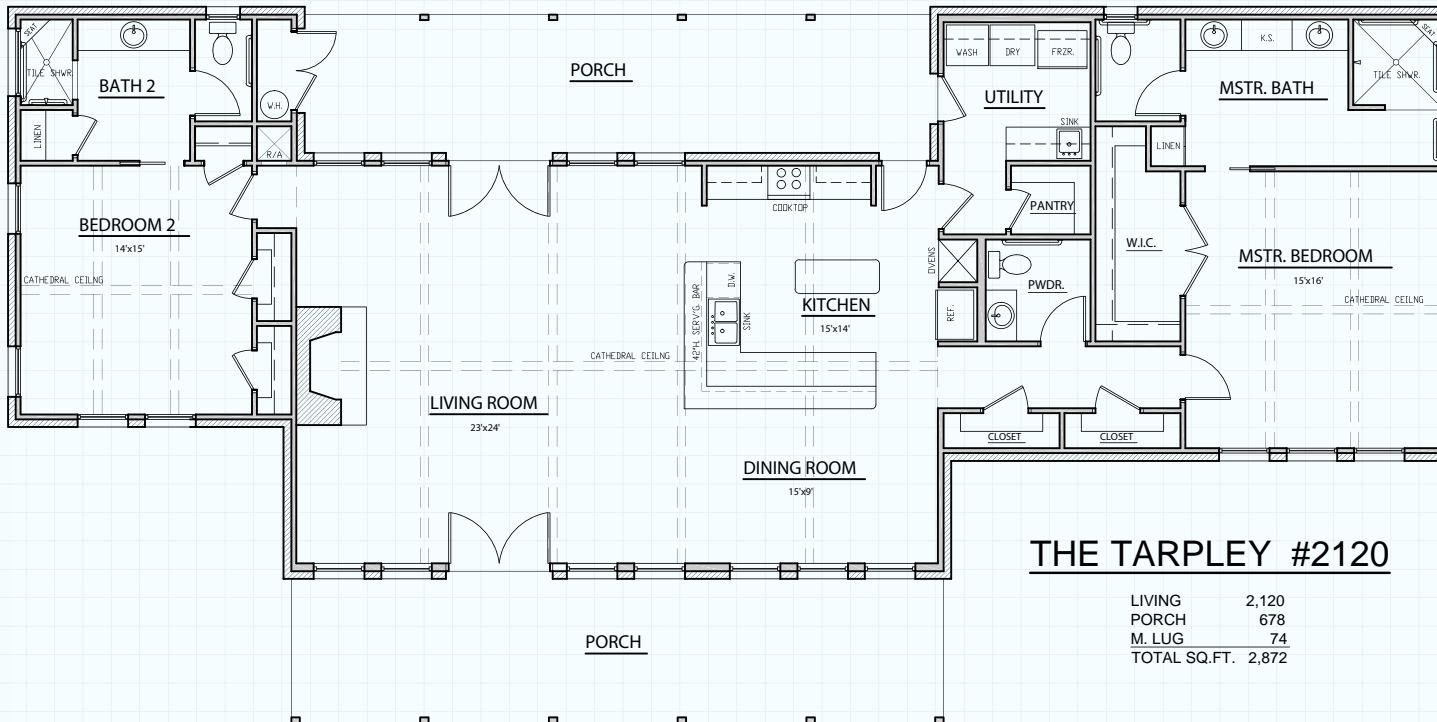

Hill Country CLASSICS™ CUSTOM HOMES

Boerne Texas

34535 IH 10 West
Boerne, TX 78006
(830) 249-2920
hillcountryclassics.com

THE TARPLEY #2120

LIVING	2,120
PORCH	678
M. LUG	74
TOTAL SQ.FT.	2,872