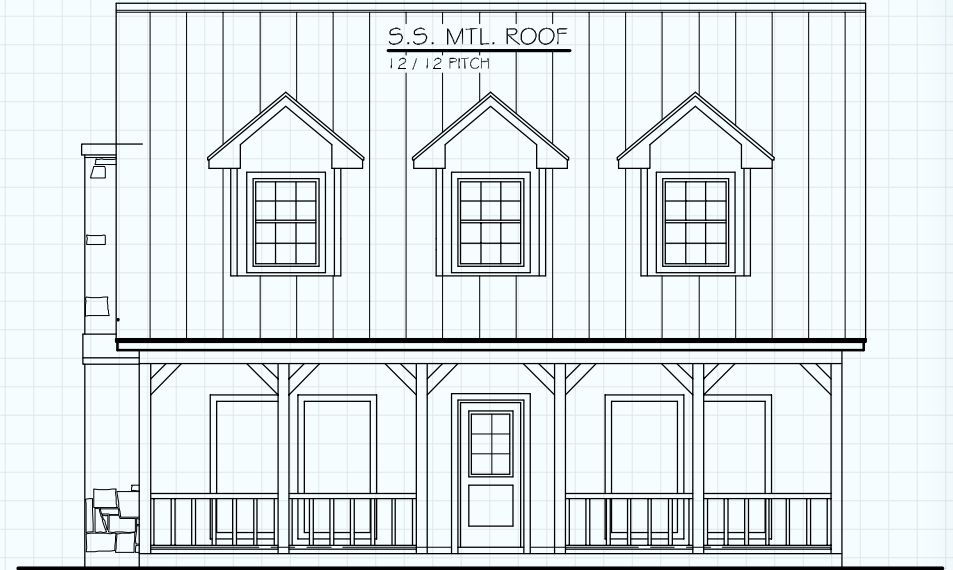

Hill Country CLASSICS™ CUSTOM HOMES

Boerne Texas

34535 IH 10 West
 Boerne, TX 78006
 (830) 249-2920
 hillcountryclassics.com

THE S.F. AUSTIN #1686

FIRST FLOOR	1,110
SECOND FLR.	576
LIVING	1,686
PORCH	210
TOTAL SQ.FT.	1,881