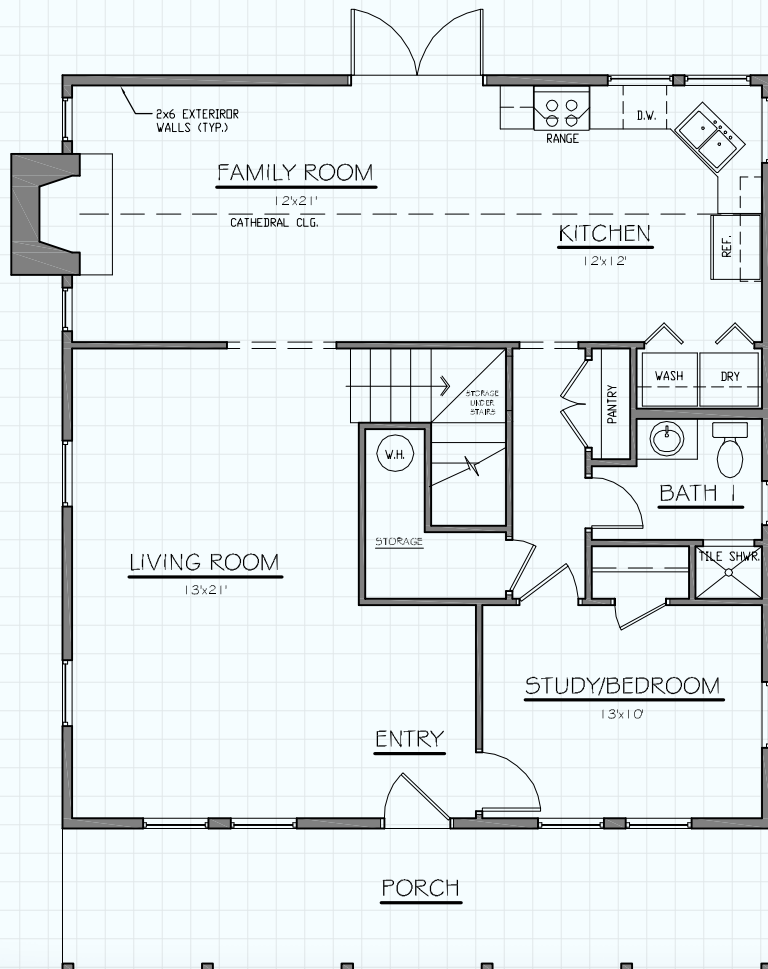

Hill Country CLASSICS™ CUSTOM HOMES

Boerne Texas

34535 IH 10 West
 Boerne, TX 78006
 (830) 249-2920
 hillcountryclassics.com

THE S.F. AUSTIN #1686

FIRST FLOOR	1,110
SECOND FLR.	576
LIVING	1,686
PORCH	210
TOTAL SQ.FT.	1,881