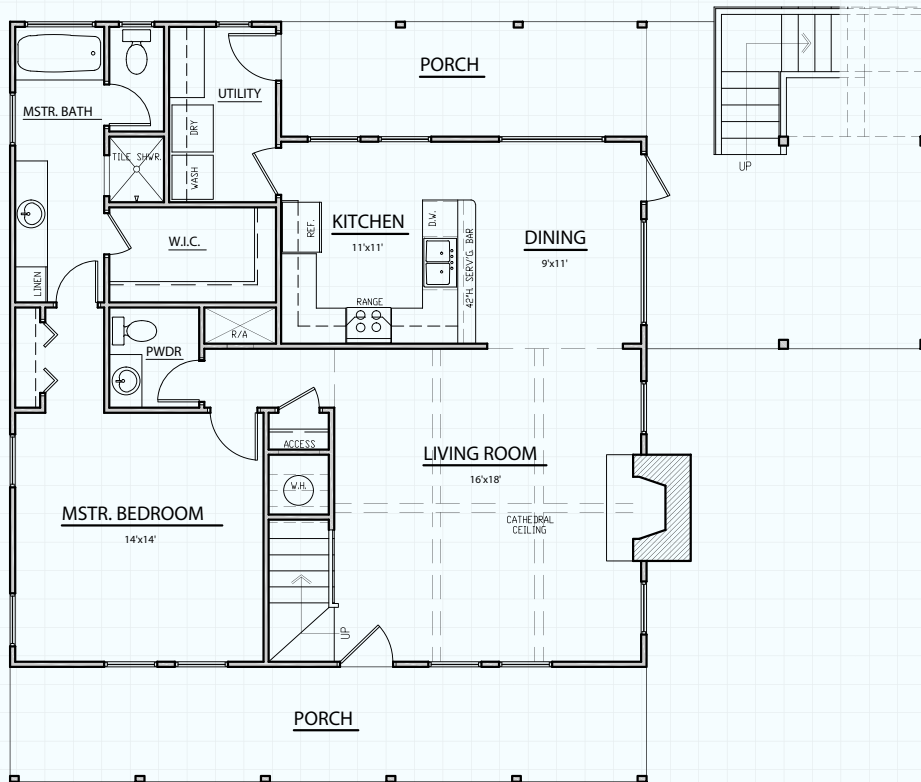

THE ROCKSPRINGS #1896

FIRST FLOOR:	1,195
SECOND FLOOR:	701
LIVING	1,896
PORCH	368
SLAB:	1,563
TOTAL SQ.FT.	2,264

Hill Country
CLASSICS™
CUSTOM HOMES
Boerne Texas

34535 IH 10 West
 Boerne, TX 78006
 (830) 249-2920
 hillcountryclassics.com

FIRST FLOOR

SECOND FLOOR