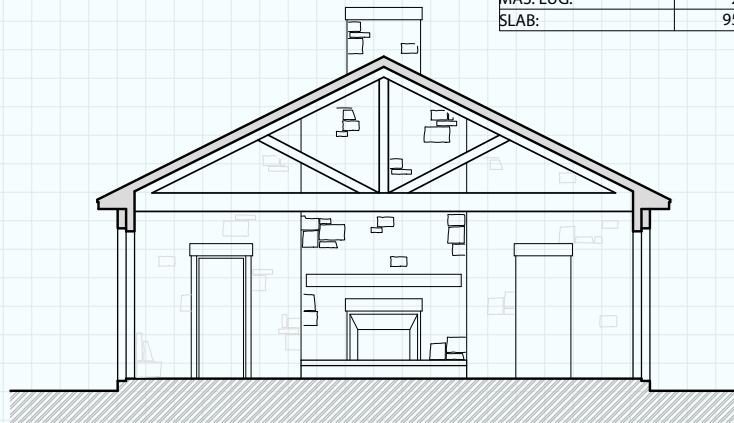

PAVILLION 927	
PAVILLION:	927 SQ. FT.
MAS. LUG:	29 SQ. FT.
SLAB:	956 SQ. FT.

TRAVERSE SECTION

Hill Country
CLASSICS™
CUSTOM HOMES
Boerne Texas

34535 IH 10 West
 Boerne, TX 78006
 (830) 249-2920
 hillcountryclassics.com