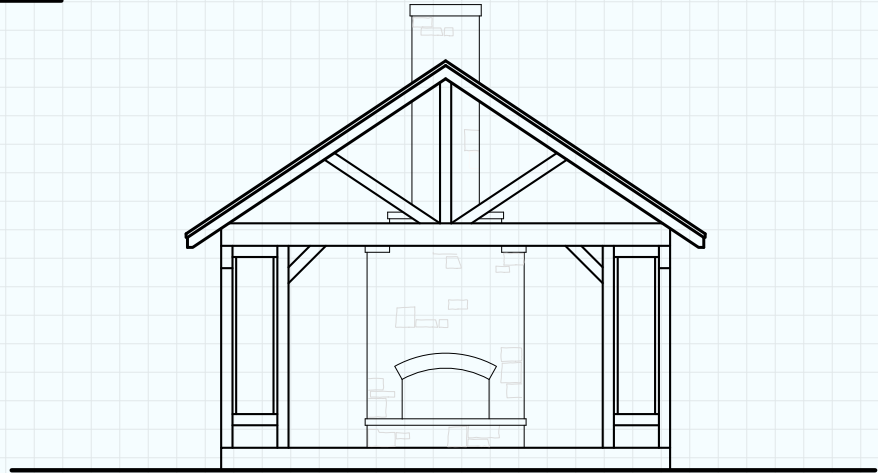

PAVILLION 874	
PAVILLION:	927 SQ. FT.
MAS. LUG:	29 SQ. FT.
SLAB:	956 SQ. FT.

*Hill Country*  
**CLASSICS™**  
**CUSTOM HOMES**  
*Boerne Texas*

34535 IH 10 West  
 Boerne, TX 78006  
 (830) 249-2920  
 hillcountryclassics.com