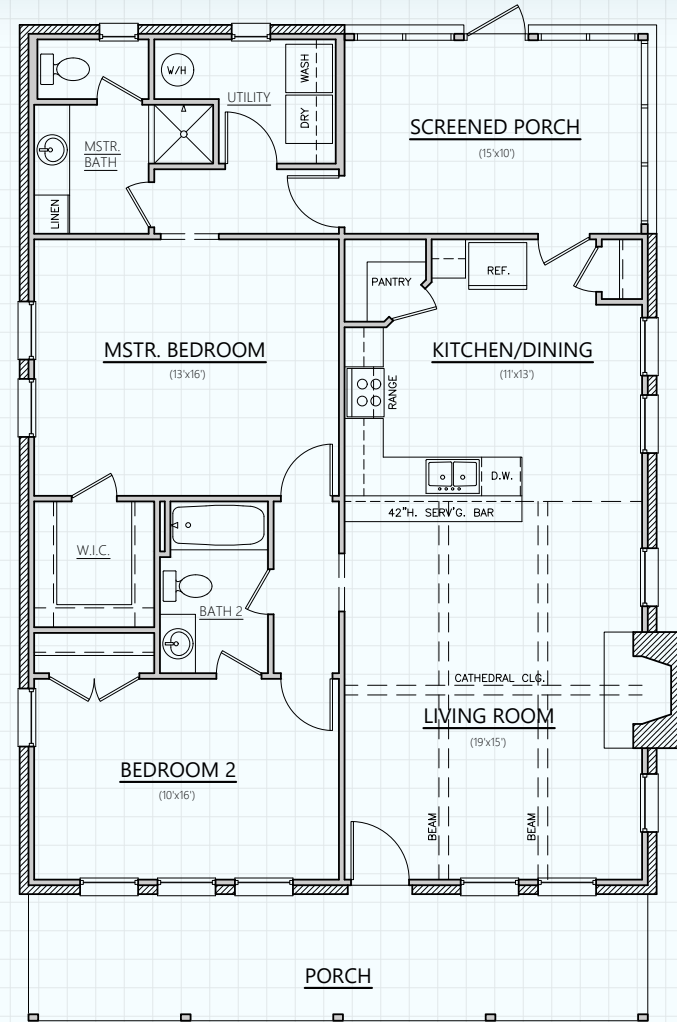

THE MOUNTAIN HOME

LIVING (A/C):	1,261 SQ. FT.
PORCHES:	386 SQ. FT.
MAS. LUG:	52 SQ. FT.
SLAB:	1,699 SQ. FT.

Hill Country
CLASSICS™
CUSTOM HOMES
Boerne Texas

34535 IH 10 West
 Boerne, TX 78006
 (830) 249-2920
 hillcountryclassics.com