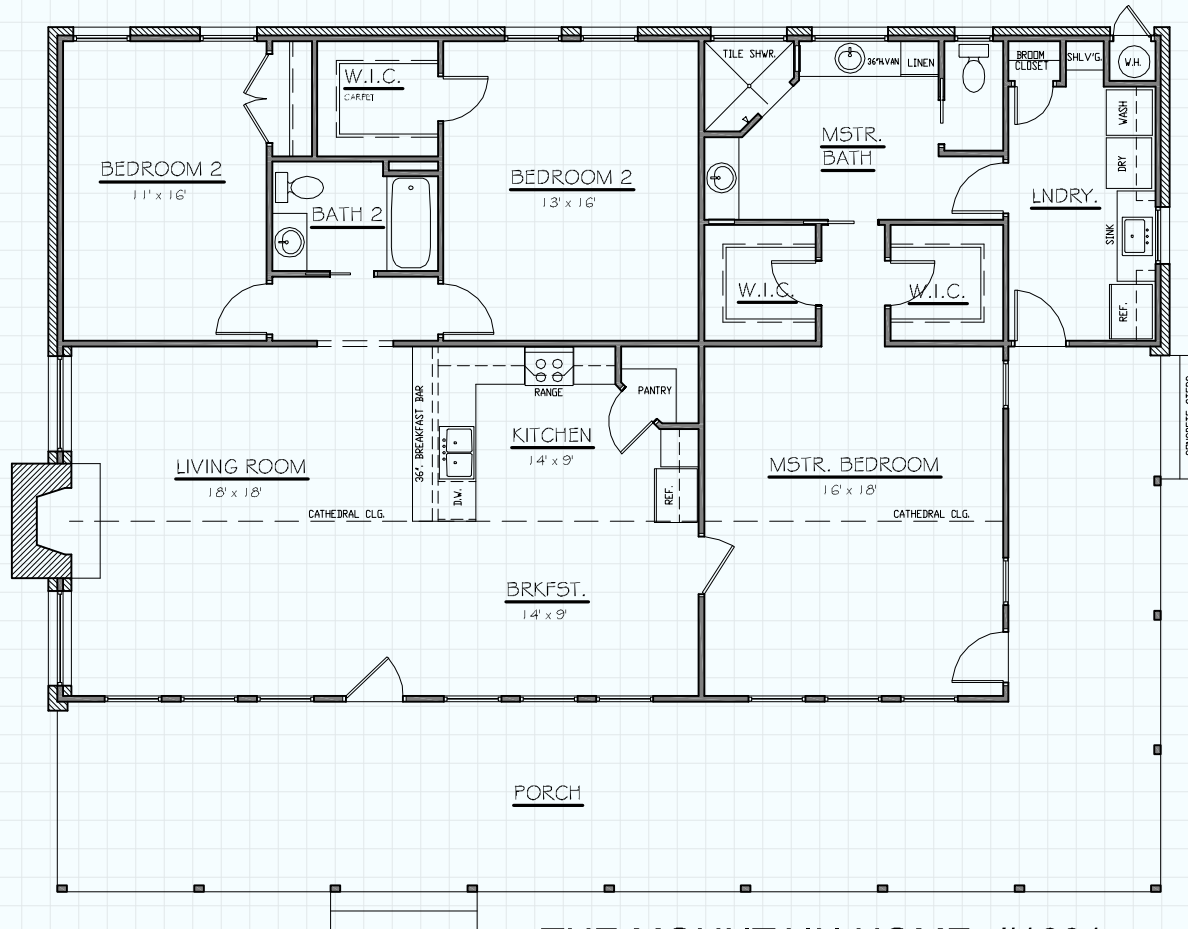

**Hill Country**  
CLASSICS™  
CUSTOM HOMES  
*Boerne Texas*

34535 IH 10 West  
Boerne, TX 78006  
(830) 249-2920  
hillcountryclassics.com

**THE MOUNTAIN HOME #1881**

LIVING	1,881
PORCHES	729
MAS. LUG	63
<b>TOTAL SQ.FT.</b>	<b>2,673</b>