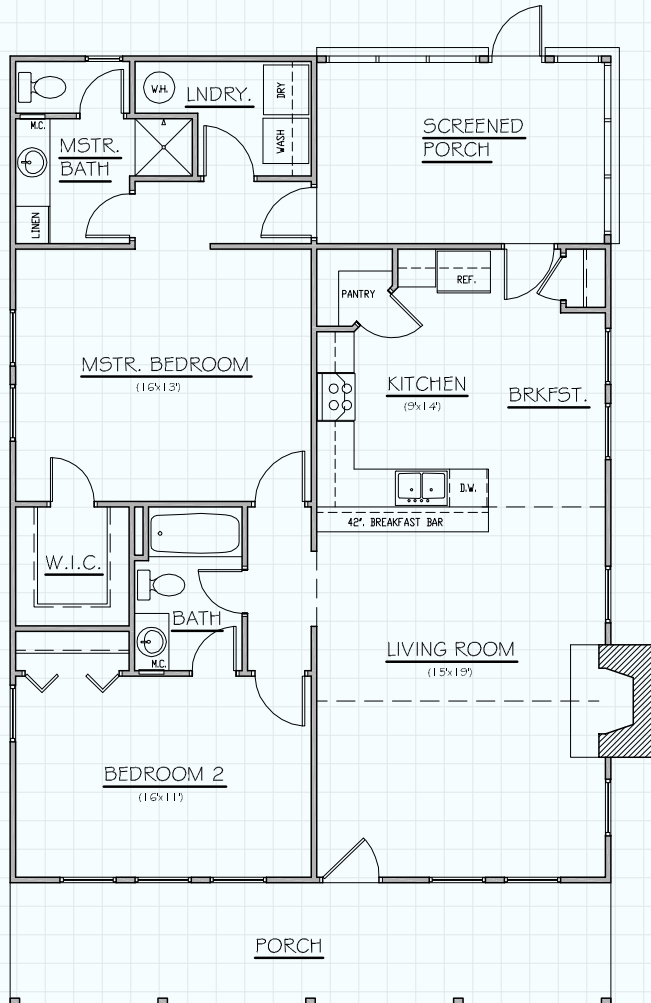

*Hill Country*  
**CLASSICS™**  
**CUSTOM HOMES**  
*Boerne Texas*

34535 IH 10 West  
 Boerne, TX 78006  
 (830) 249-2920  
 hillcountryclassics.com

**THE MOUNTAIN HOME**

LIVING	1,266
PORCHES	365
TOTAL SQ.FT.	1,631