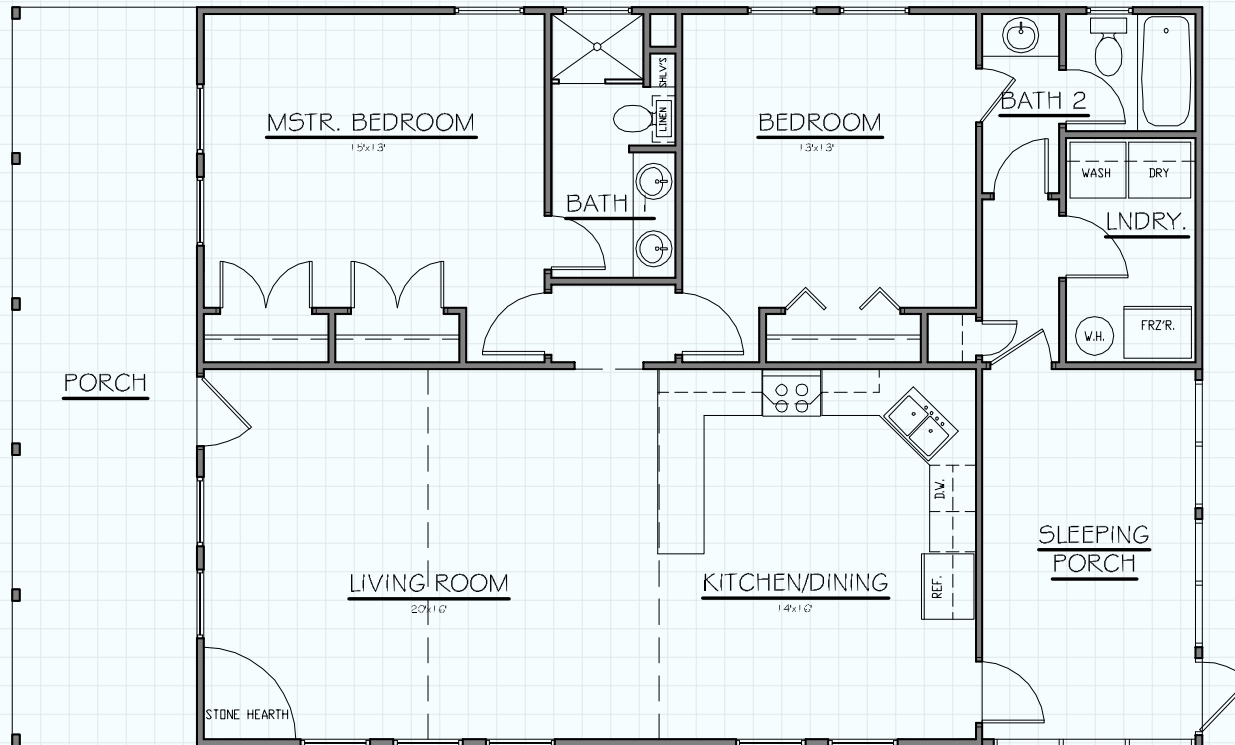

Hill Country
CLASSICS™
CUSTOM HOMES
Boerne Texas

34535 IH 10 West
 Boerne, TX 78006
 (830) 249-2920
 hillcountryclassics.com

THE MOUNTAIN HOME #1237

LIVING:	1,237
COV'D PORCH:	256
SCR'D PORCH:	155
TOTAL SQ.FT.	1,648