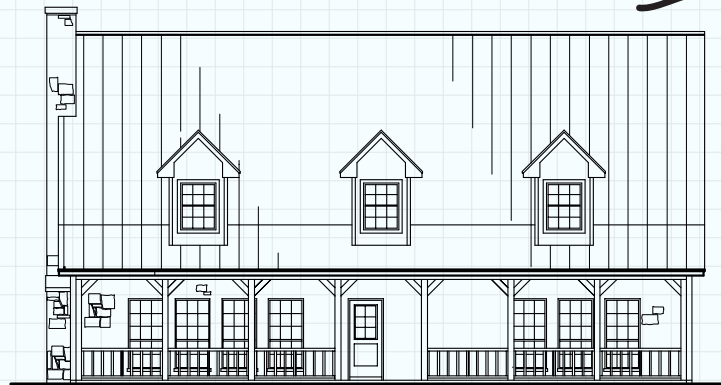

Hill Country
CLASSICS™
CUSTOM HOMES
Boerne Texas

34535 IH 10 West
 Boerne, TX 78006
 (830) 249-2920
 hillcountryclassics.com

THE MEDINA #3588

2411 FIRST FLOOR
 1177 SECOND FLOOR
 3588 LIVING AREA
 1156 PORCHES
 4744 TOTAL SQ. FT.