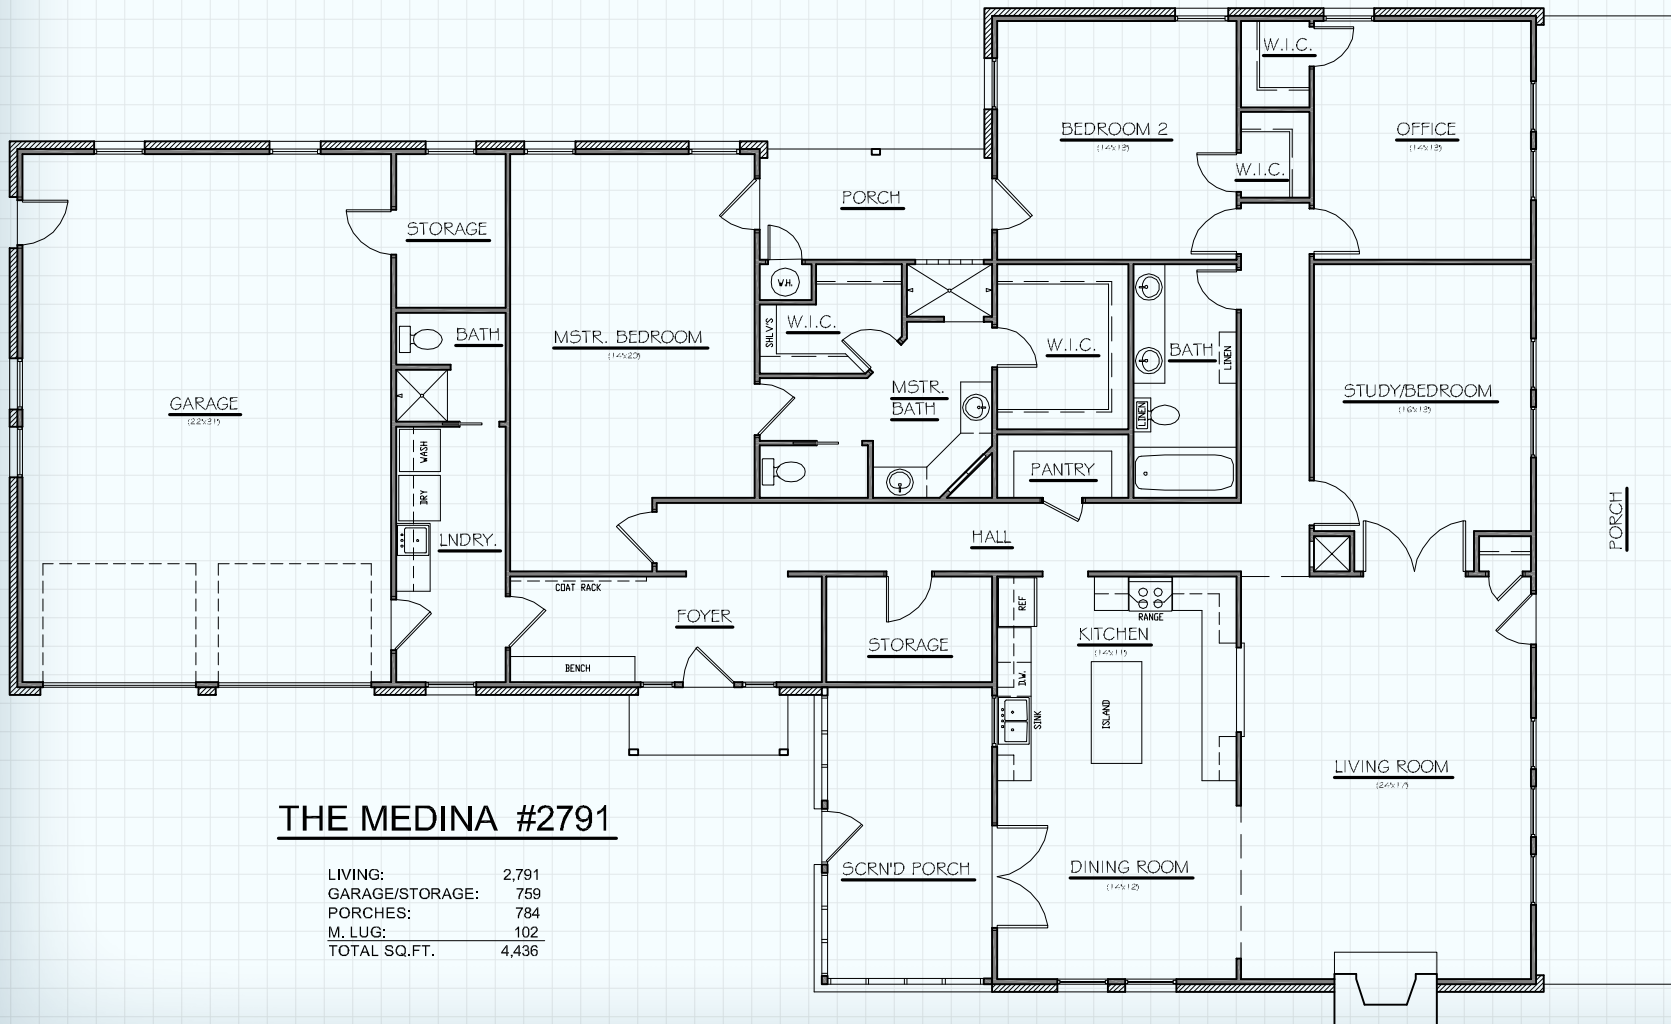

Hill Country
 CLASSICS™
 CUSTOM HOMES
 Boerne Texas

34535 IH 10 West
 Boerne, TX 78006
 (830) 249-2920
 hillcountryclassics.com

THE MEDINA #2791

LIVING:	2,791
GARAGE/STORAGE:	759
PORCHES:	784
M. LUG:	102
TOTAL SQ.FT.	4,436