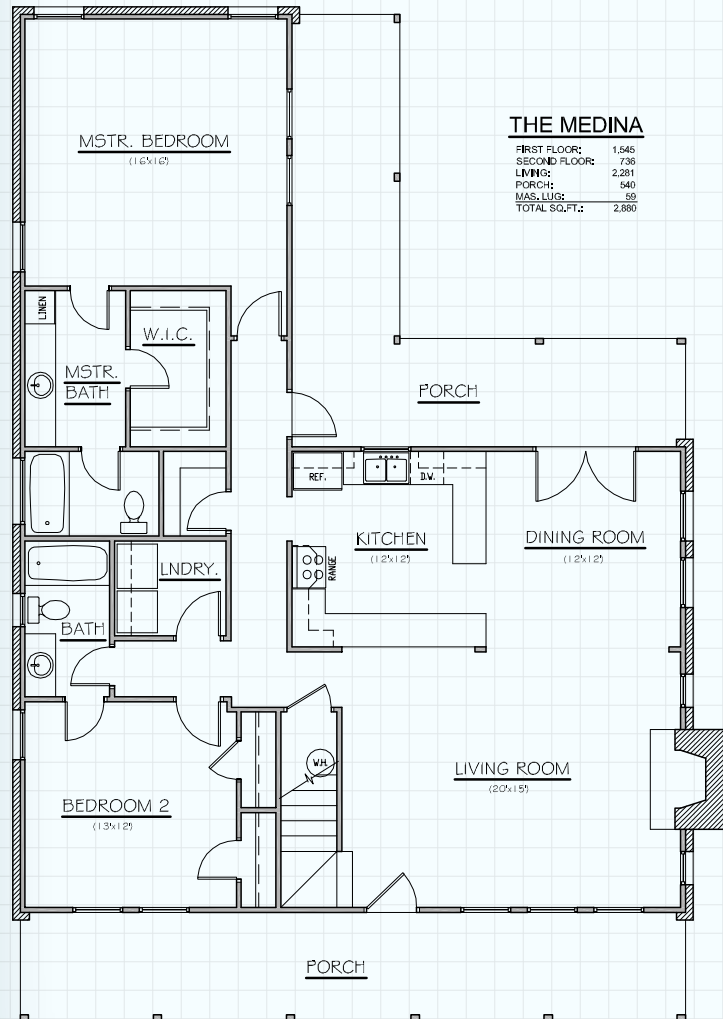

Hill Country CLASSICS™ CUSTOM HOMES

Boerne Texas

34535 IH 10 West
Boerne, TX 78006
(830) 249-2920
hillcountryclassics.com

THE MEDINA