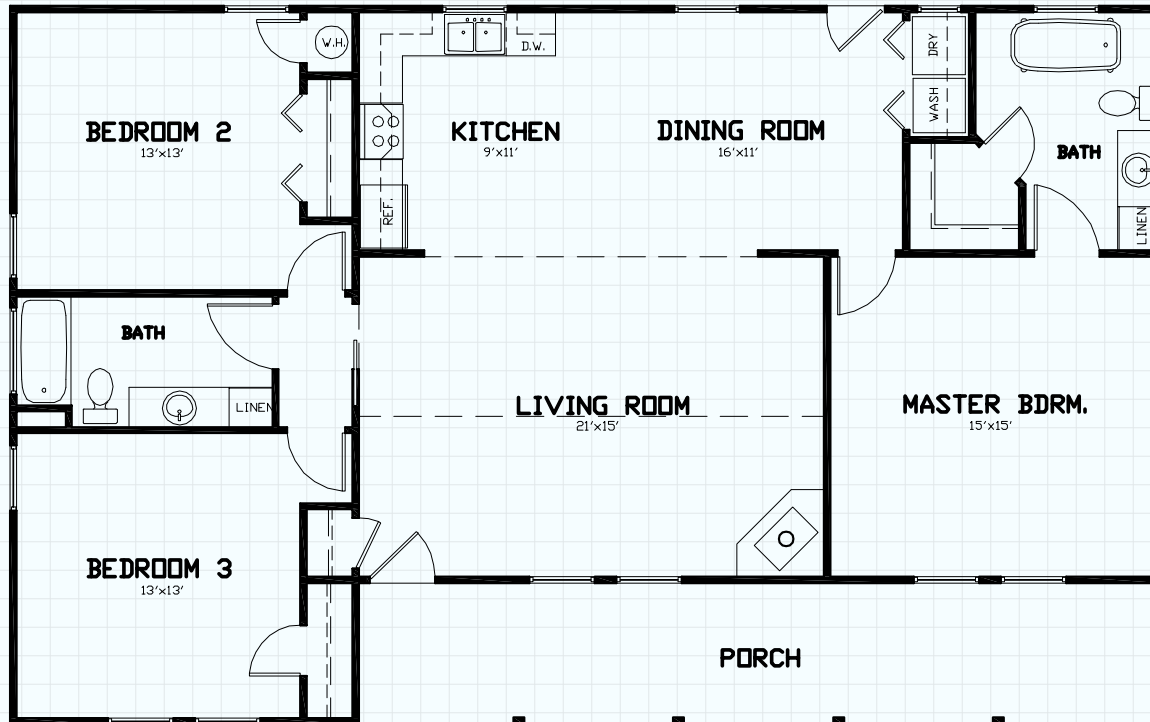

## THE KERRVILLE #1508

|       |               |
|-------|---------------|
| 1508  | LIVING AREA   |
| 240   | PORCH         |
| <hr/> |               |
| 1748  | TOTAL SQ. FT. |