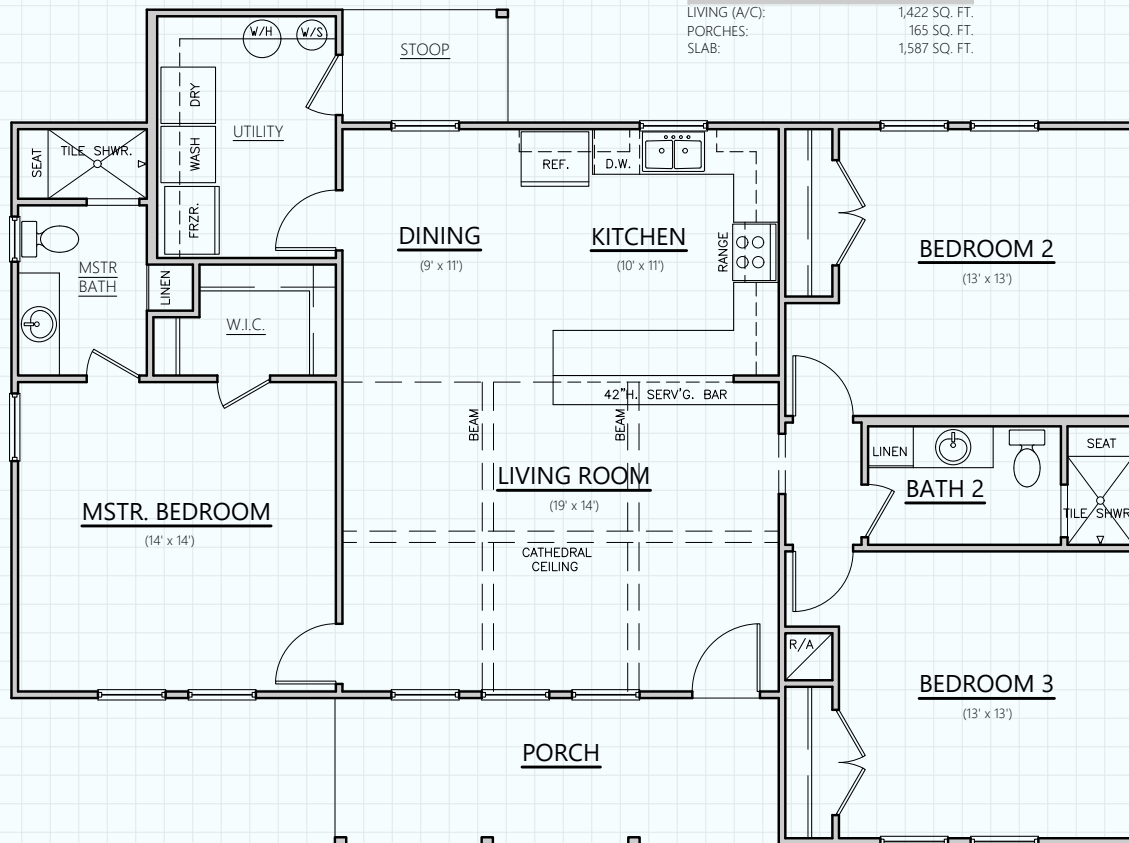

THE KERRVILLE #1422

LIVING (A/C): 1,422 SQ. FT.
 PORCHES: 165 SQ. FT.
 SLAB: 1,587 SQ. FT.

Hill Country
CLASSICS™
CUSTOM HOMES
Boerne Texas

34535 IH 10 West
 Boerne, TX 78006
 (830) 249-2920
 hillcountryclassics.com