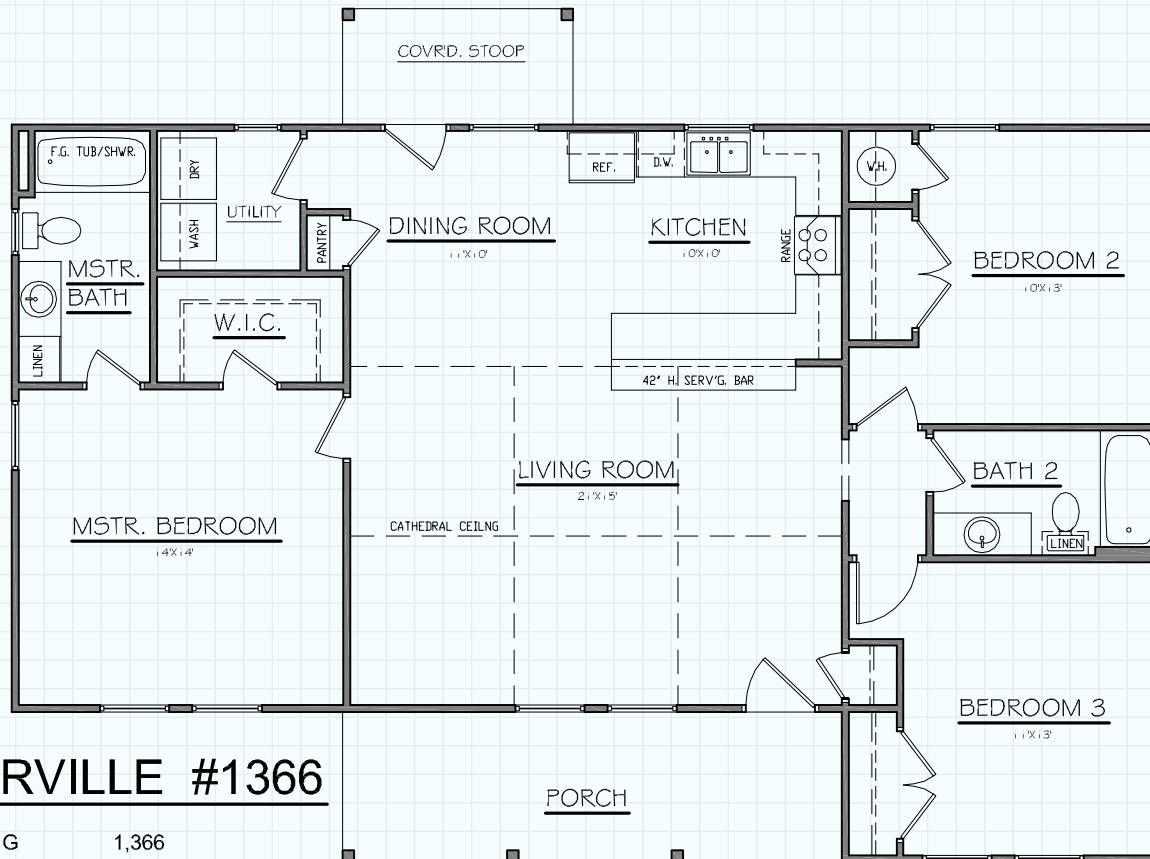

Hill Country
CLASSICS™
CUSTOM HOMES
Boerne Texas

34535 IH 10 West
 Boerne, TX 78006
 (830) 249-2920
 hillcountryclassics.com

THE KERRVILLE #1366

LIVING	1,366
PORCH	191
TOTAL SQ.FT.	1,557