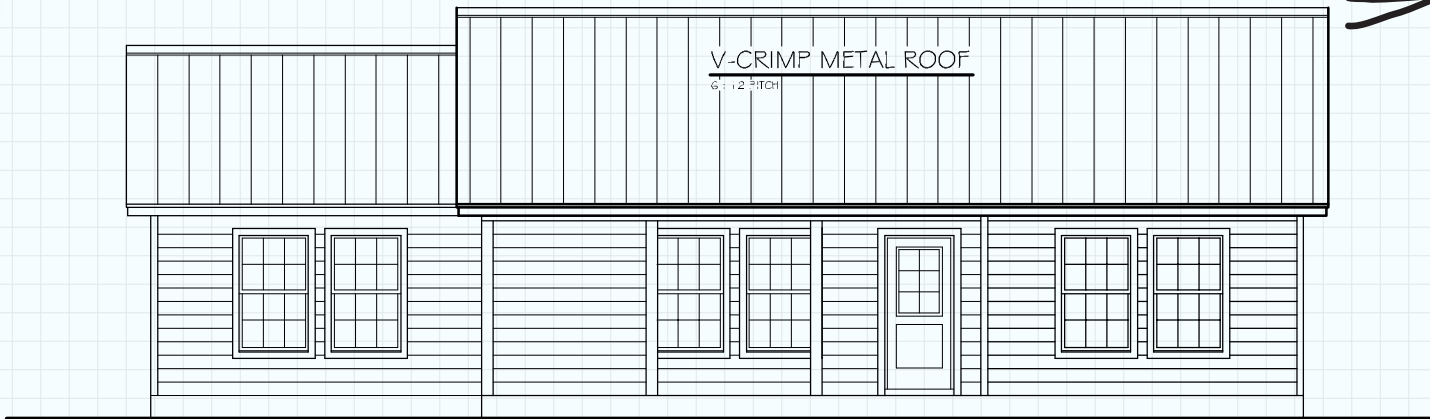

Hill Country
CLASSICS™
CUSTOM HOMES
Boerne Texas

34535 IH 10 West
 Boerne, TX 78006
 (830) 249-2920
 hillcountryclassics.com

THE KERRVILLE #1366

LIVING	1,366
PORCH	191
TOTAL SQ.FT.	1,557