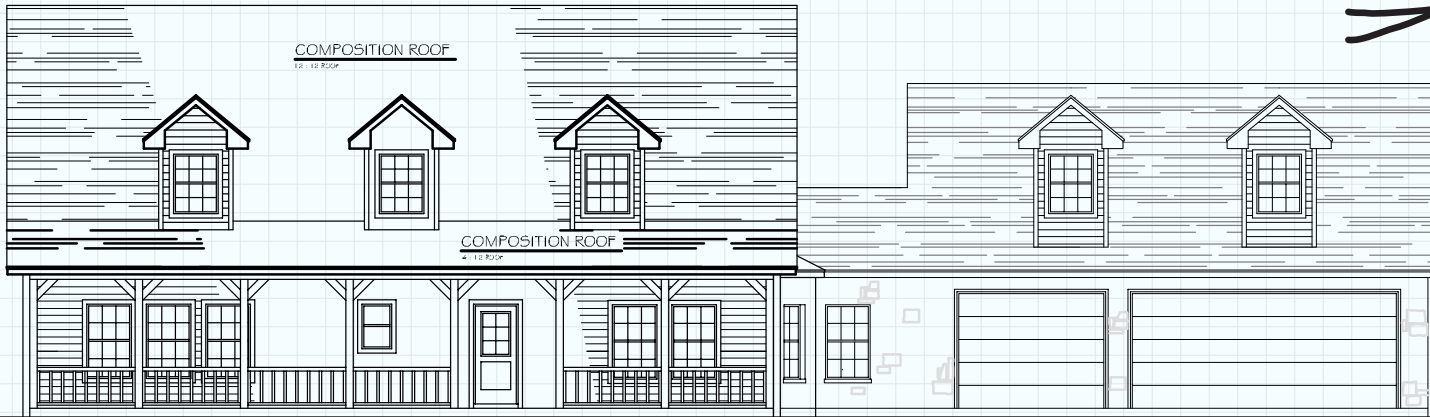

Hill Country CLASSICS™ CUSTOM HOMES

Boerne Texas

34535 IH 10 West
 Boerne, TX 78006
 (830) 249-2920
 hillcountryclassics.com

THE HONDO #2774

FIRST FLOOR: 1,718
 SECOND FLOOR: 1,066
 LIVING: 2,774
 PORCH: 326
 GARAGE: 828
 MAS. LUG: 76
 TOTAL SQ.FT. 4,033