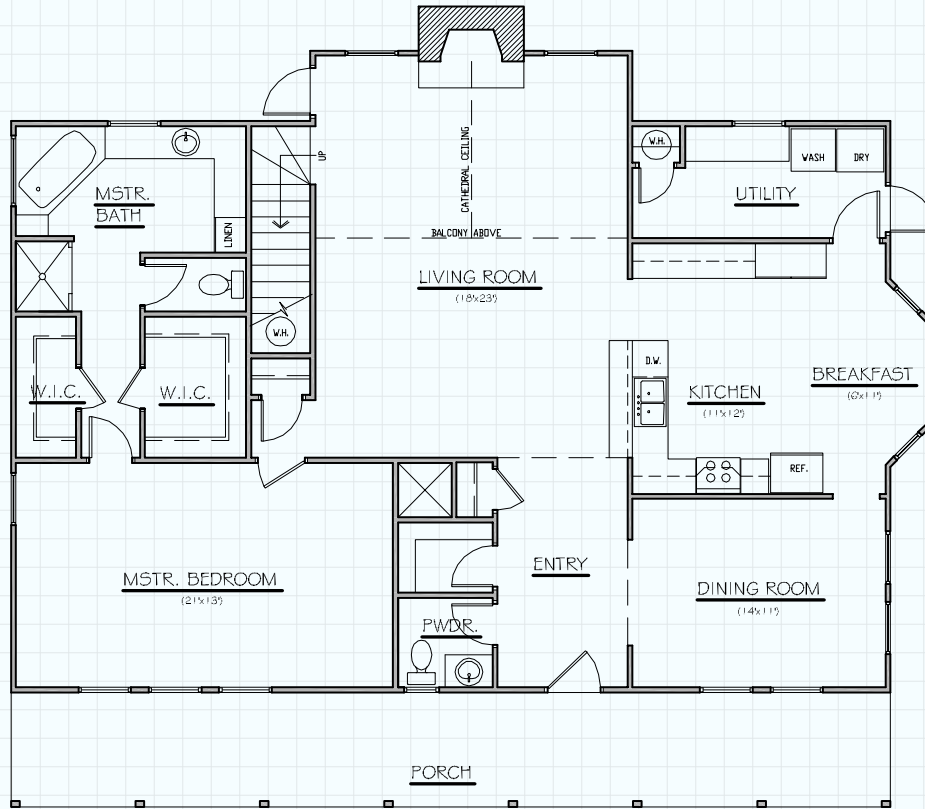

Hill Country CLASSICS™ CUSTOM HOMES

Boerne Texas

34535 IH 10 West
 Boerne, TX 78006
 (830) 249-2920
 hillcountryclassics.com

THE HONDO

FIRST FLOOR:	1,718
SECOND FLOOR:	1,056
LIVING:	2,774
PORCH:	325
TOTAL SQ.FT.	3,099