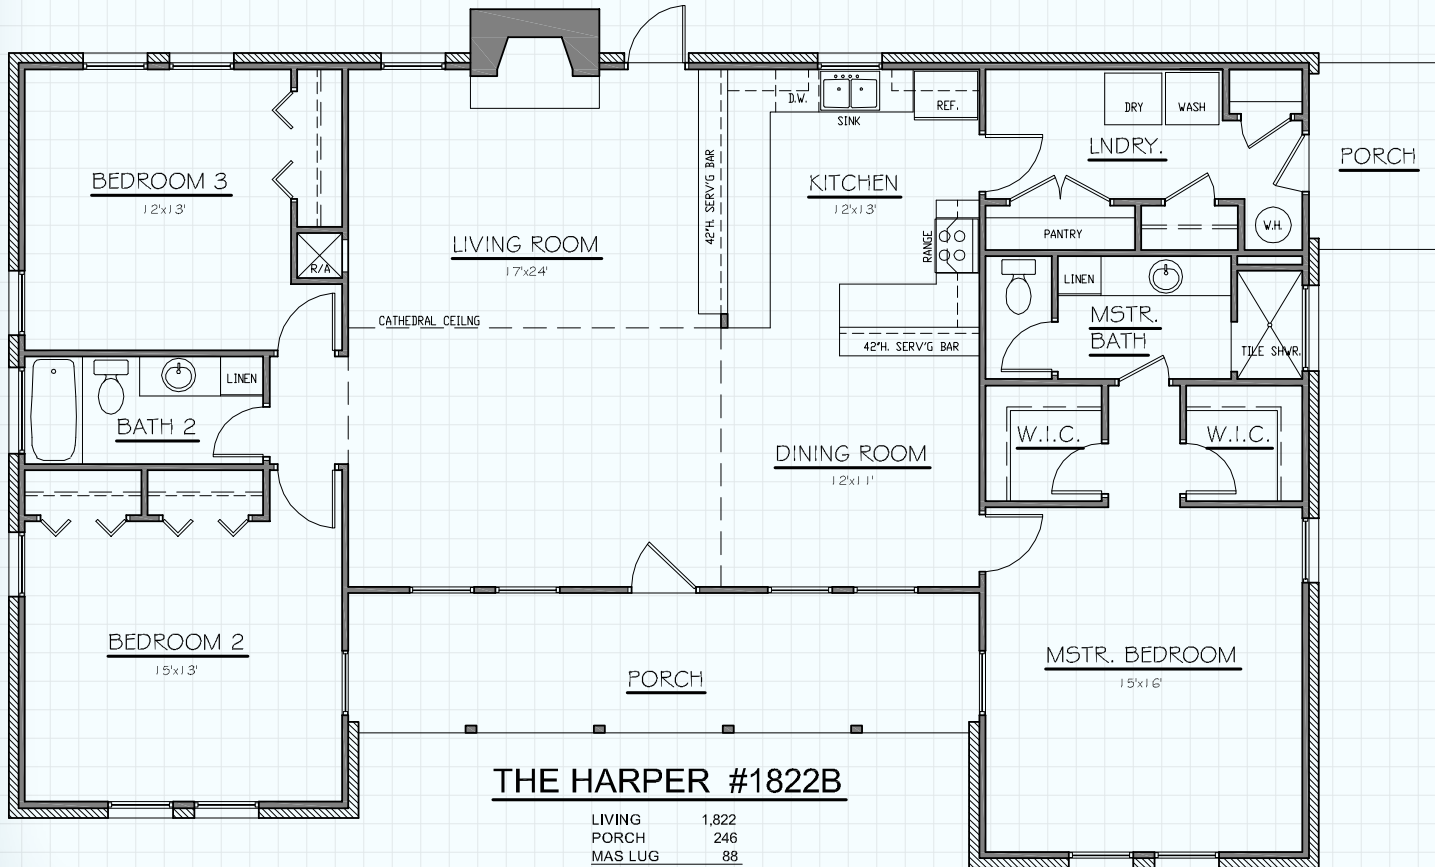

## THE HARPER #1822B

LIVING	1,822
PORCH	246
MAS LUG	88
TOTAL SQ.FT.	2,156