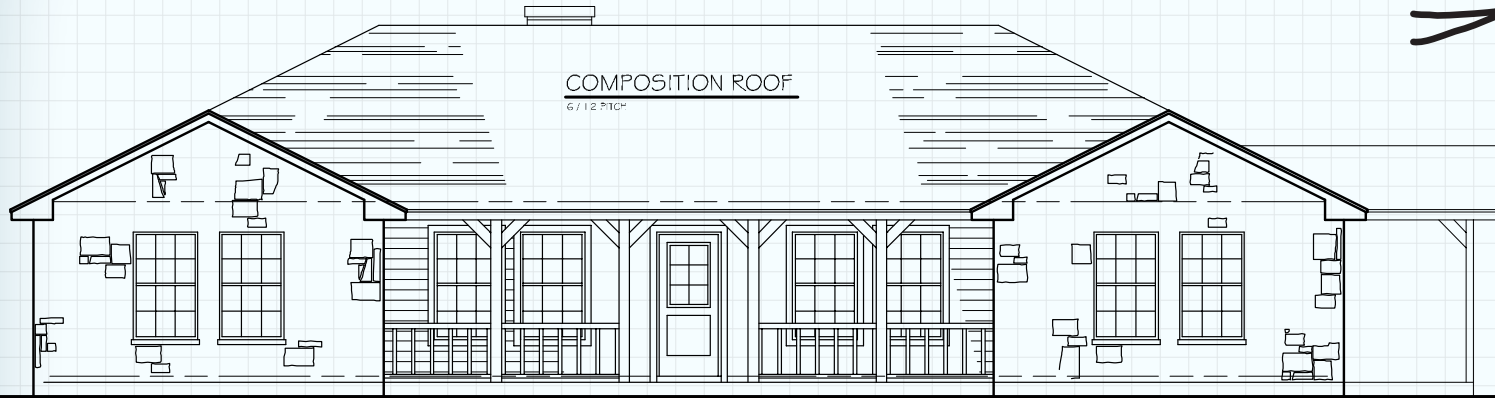

# Hill Country CLASSICS™ CUSTOM HOMES

Boerne Texas

34535 IH 10 West  
 Boerne, TX 78006  
 (830) 249-2920  
 hillcountryclassics.com

## THE HARPER #1822B

LIVING	1,822
PORCH	246
MAS LUG	88
TOTAL SQ.FT.	2,156