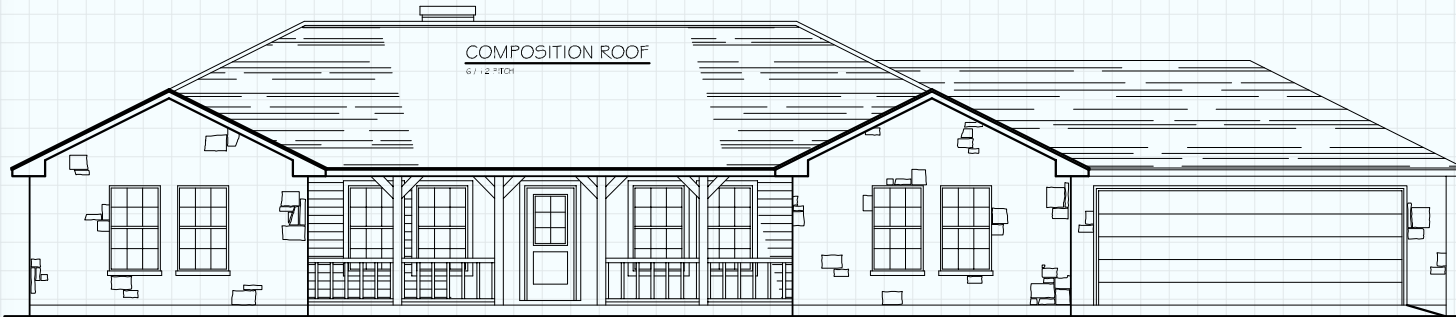

# Hill Country CLASSICS™ CUSTOM HOMES

Boerne Texas

34535 IH 10 West  
 Boerne, TX 78006  
 (830) 249-2920  
 hillcountryclassics.com

## THE HARPER #1822

LIVING:	1,822
PORCH:	190
GARAGE:	484
MAS LUG	88
TOTAL SQ.FT.	2,601