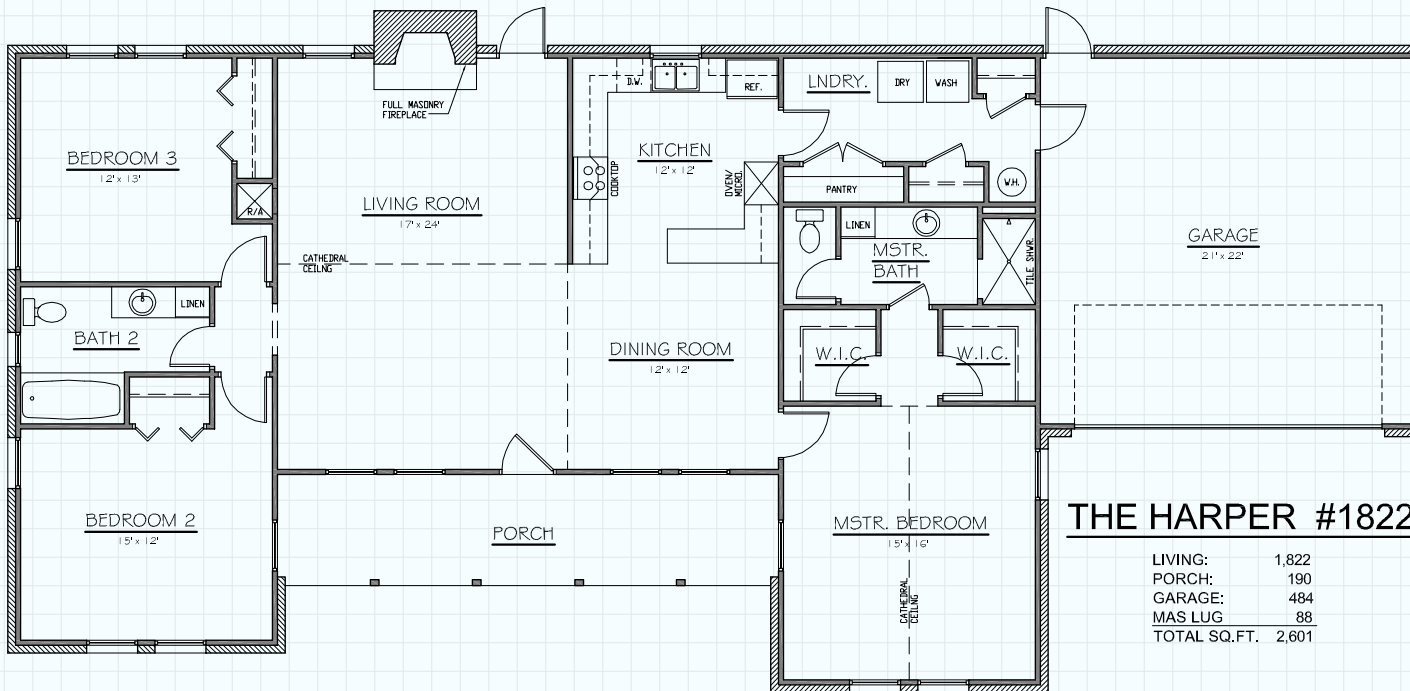

## THE HARPER #1822

LIVING:	1,822
PORCH:	190
GARAGE:	484
MAS LUG	88
TOTAL SQ.FT.	2,601