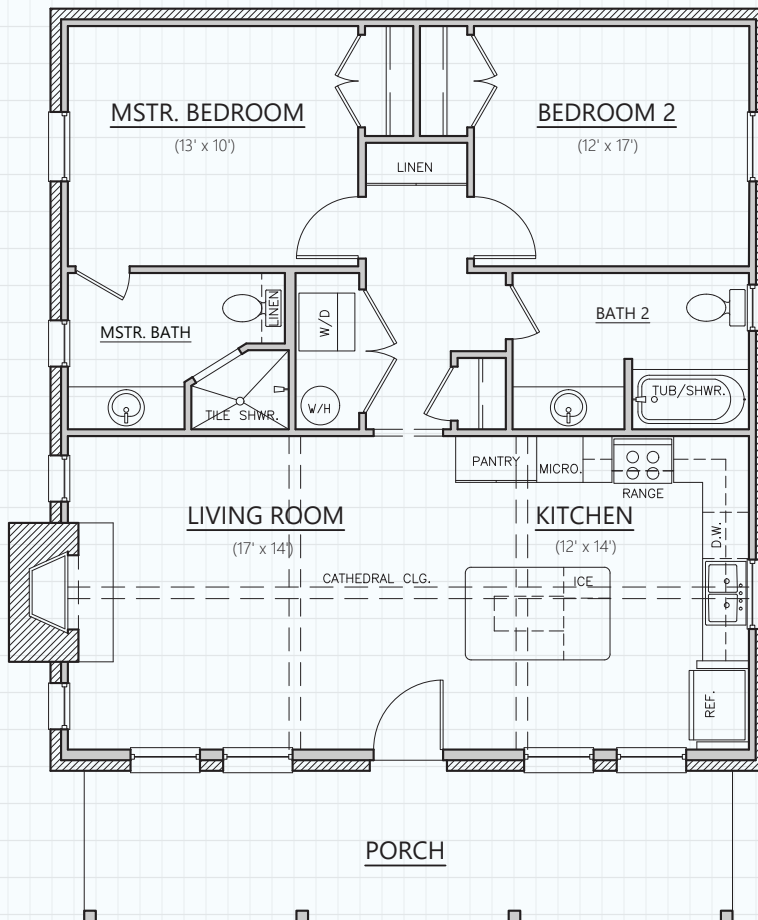

34535 IH 10 West
 Boerne, TX 78006
 (830) 249-2920
 hillcountryclassics.com

GUEST HOME #974

LIVING (A/C):	974 SQ. FT.
PORCHES:	196 SQ. FT.
MAS. LUG:	42 SQ. FT.
SLAB:	1,212 SQ. FT.