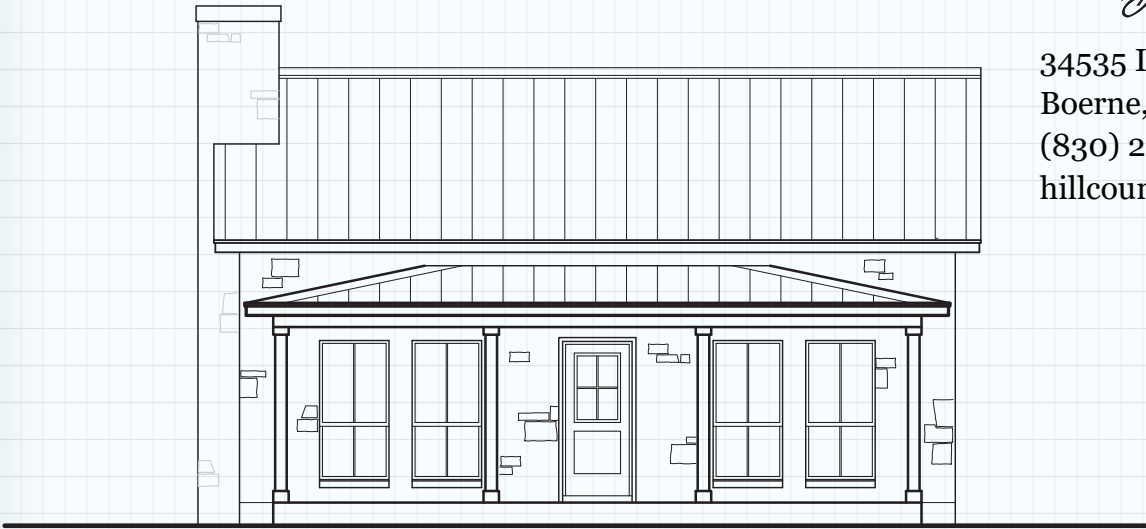

34535 IH 10 West
 Boerne, TX 78006
 (830) 249-2920
 hillcountryclassics.com

GUEST HOME #974

LIVING (A/C):	974 SQ. FT.
PORCHES:	196 SQ. FT.
MAS. LUG:	42 SQ. FT.
SLAB:	1,212 SQ. FT.