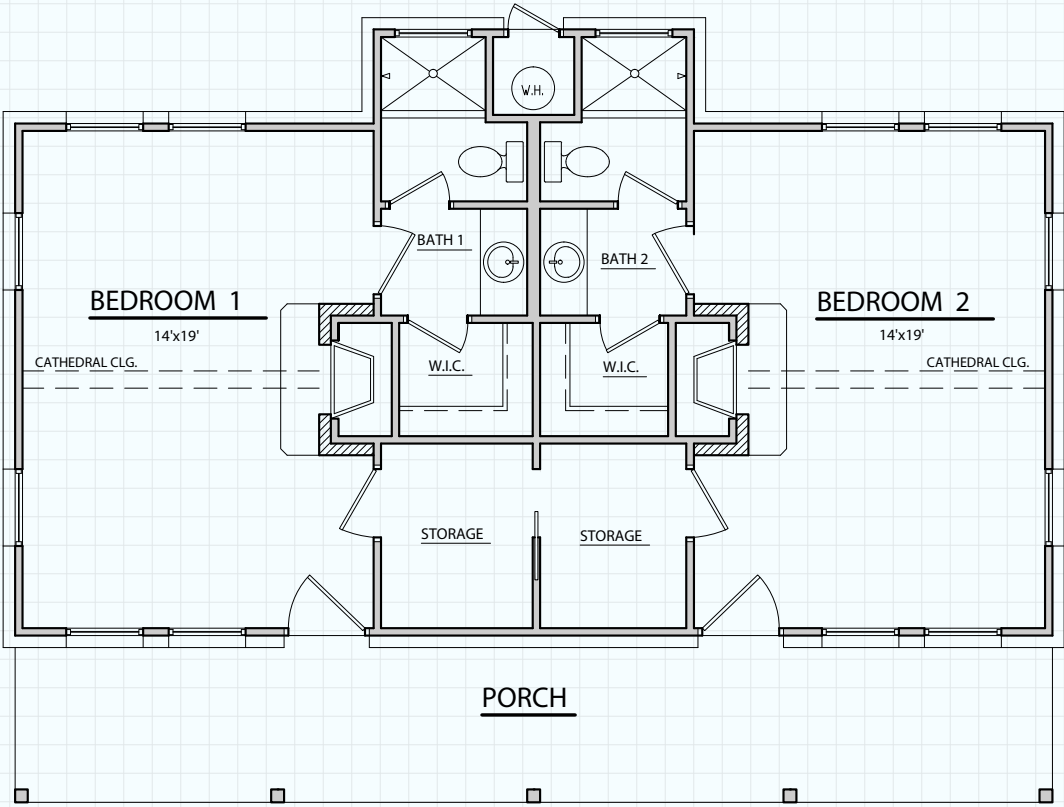

Hill Country
CLASSICS™
CUSTOM HOMES
Boerne Texas

34535 IH 10 West
 Boerne, TX 78006
 (830) 249-2920
 hillcountryclassics.com

GUEST HOME #856

LIVING:	856
PORCH:	263
MAS. LUG:	41
TOTAL:	1,160