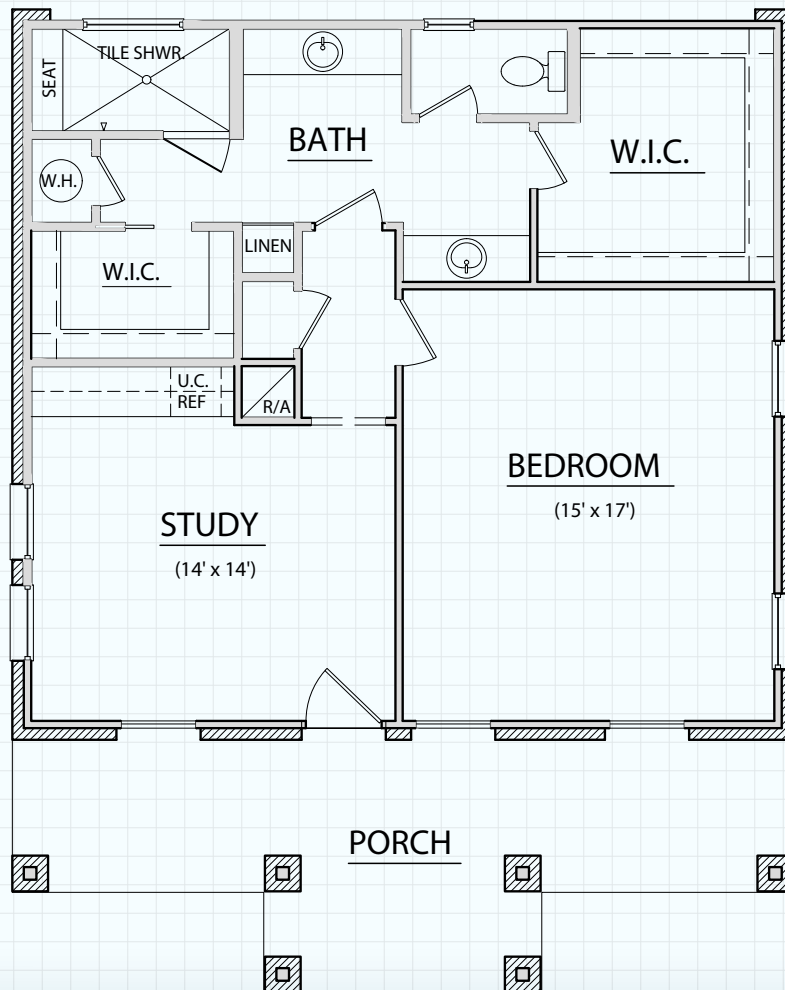

Hill Country
CLASSICS™
CUSTOM HOMES
Boerne Texas

34535 IH 10 West
 Boerne, TX 78006
 (830) 249-2920
 hillcountryclassics.com

GUEST HOME #840

LIVING (A/C):	840 SQ. FT.
PORCHES:	245 SQ. FT.
MAS. LUG:	27 SQ. FT.
SLAB:	1,112 SQ. FT.