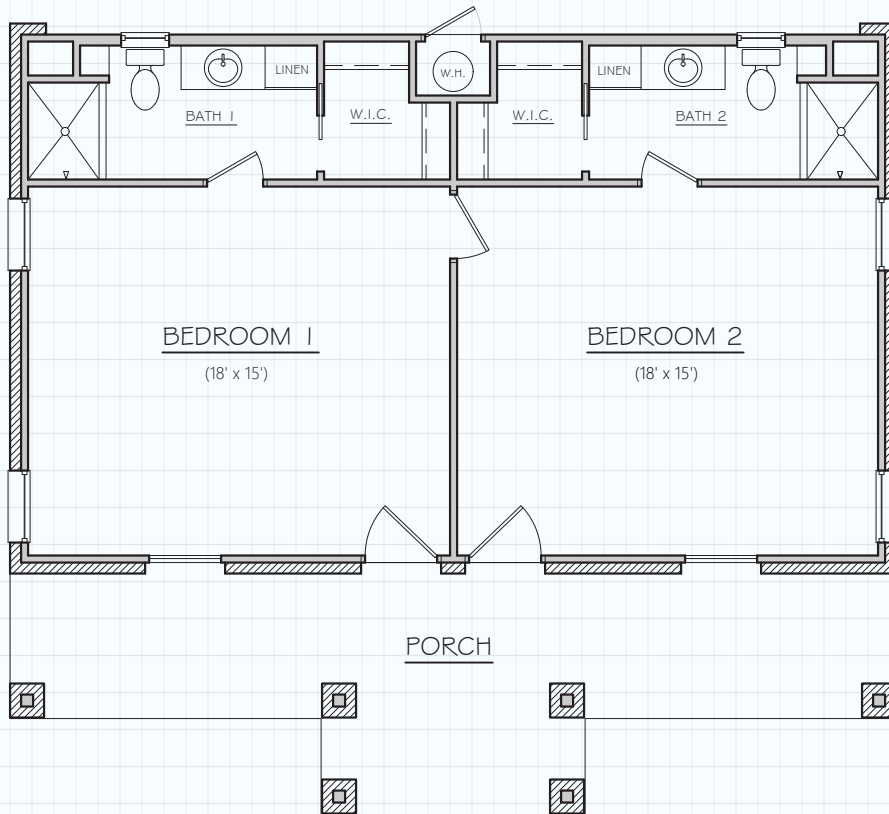

34535 IH 10 West
 Boerne, TX 78006
 (830) 249-2920
 hillcountryclassics.com

GUEST HOME #792

LIVING (A/C):	1,152 SQ. FT.
PORCHES:	284 SQ. FT.
MAS. LUG:	22 SQ. FT.
SLAB:	1,098 SQ. FT.