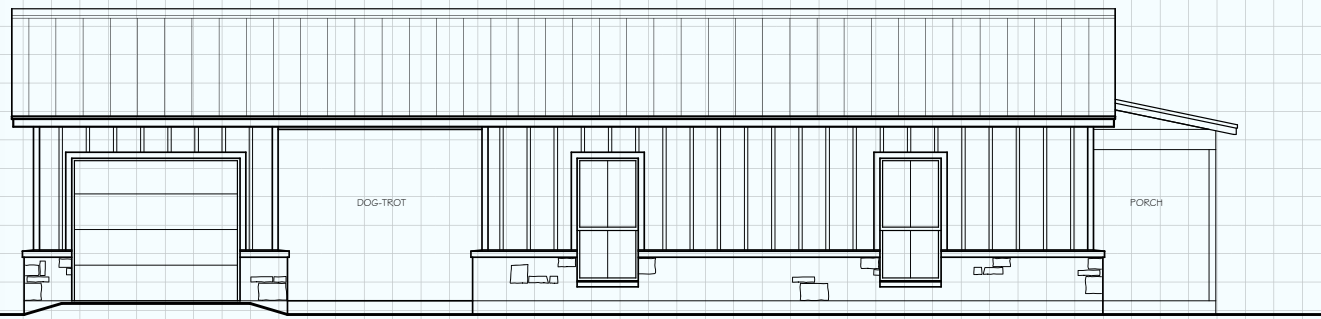

Hill Country CLASSICS™ CUSTOM HOMES

Boerne Texas

34535 IH 10 West
 Boerne, TX 78006
 (830) 249-2920
 hillcountryclassics.com

GUEST HOME #540

BUNK ROOM:	540
STORAGE:	216
BREEZEWAY:	180
PORCH:	77
MAS. LUG:	45
TOTAL SQ.FT.	1,061