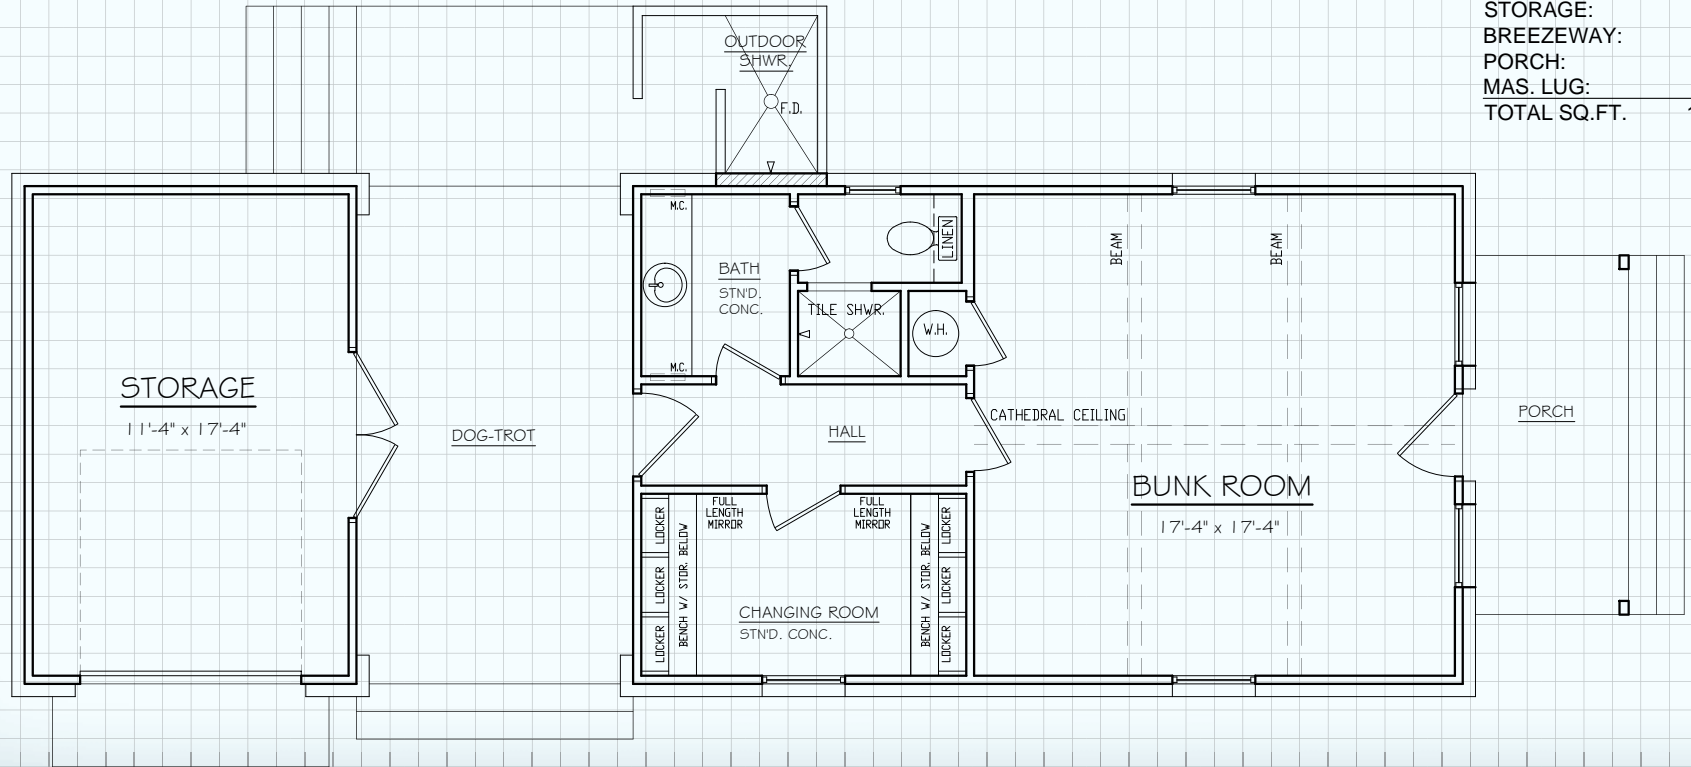

Hill Country CLASSICS™ CUSTOM HOMES

Boerne Texas

34535 IH 10 West
 Boerne, TX 78006
 (830) 249-2920
 hillcountryclassics.com

GUEST HOME #540

BUNK ROOM:	540
STORAGE:	216
BREEZEWAY:	180
PORCH:	77
MAS. LUG:	45
TOTAL SQ.FT.	1,061