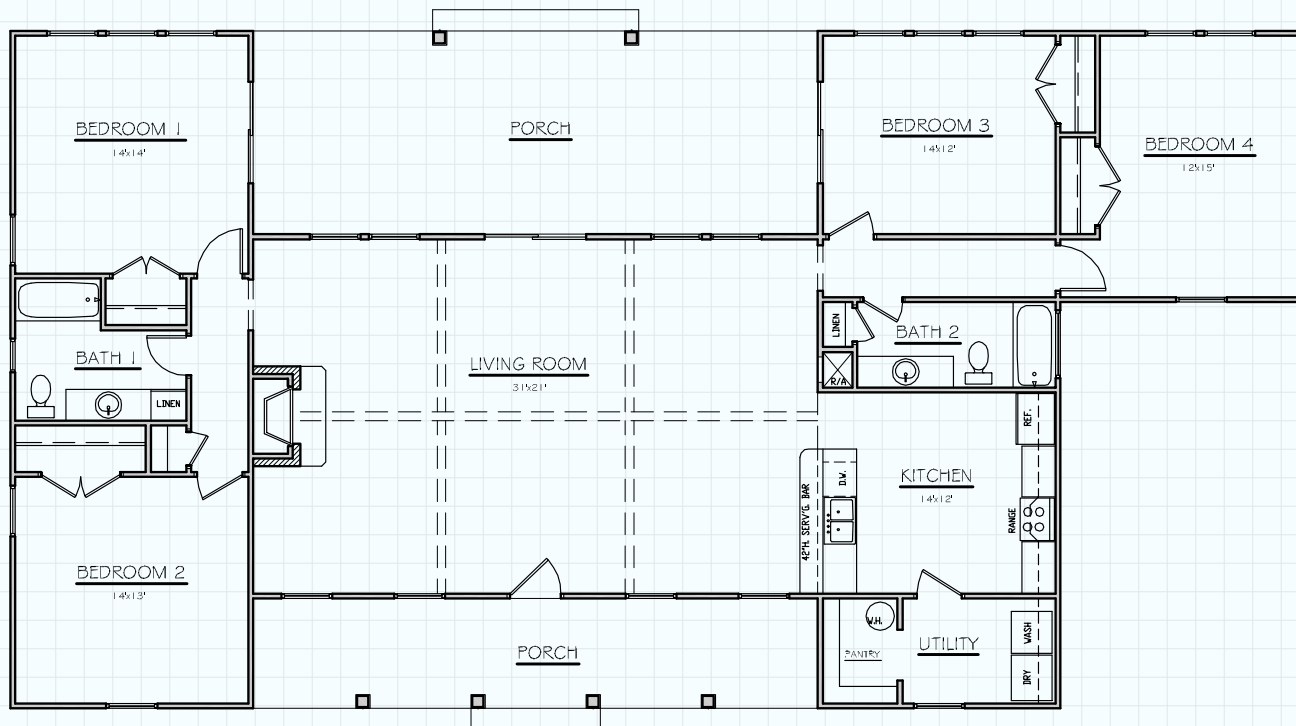

Hill Country
CLASSICS™
CUSTOM HOMES
Boerne Texas

34535 IH 10 West
 Boerne, TX 78006
 (830) 249-2920
 hillcountryclassics.com

GUEST HOME #2096

LIVING: 2,096
 PORCH: 617
 TOTAL SQ.FT. 2,713