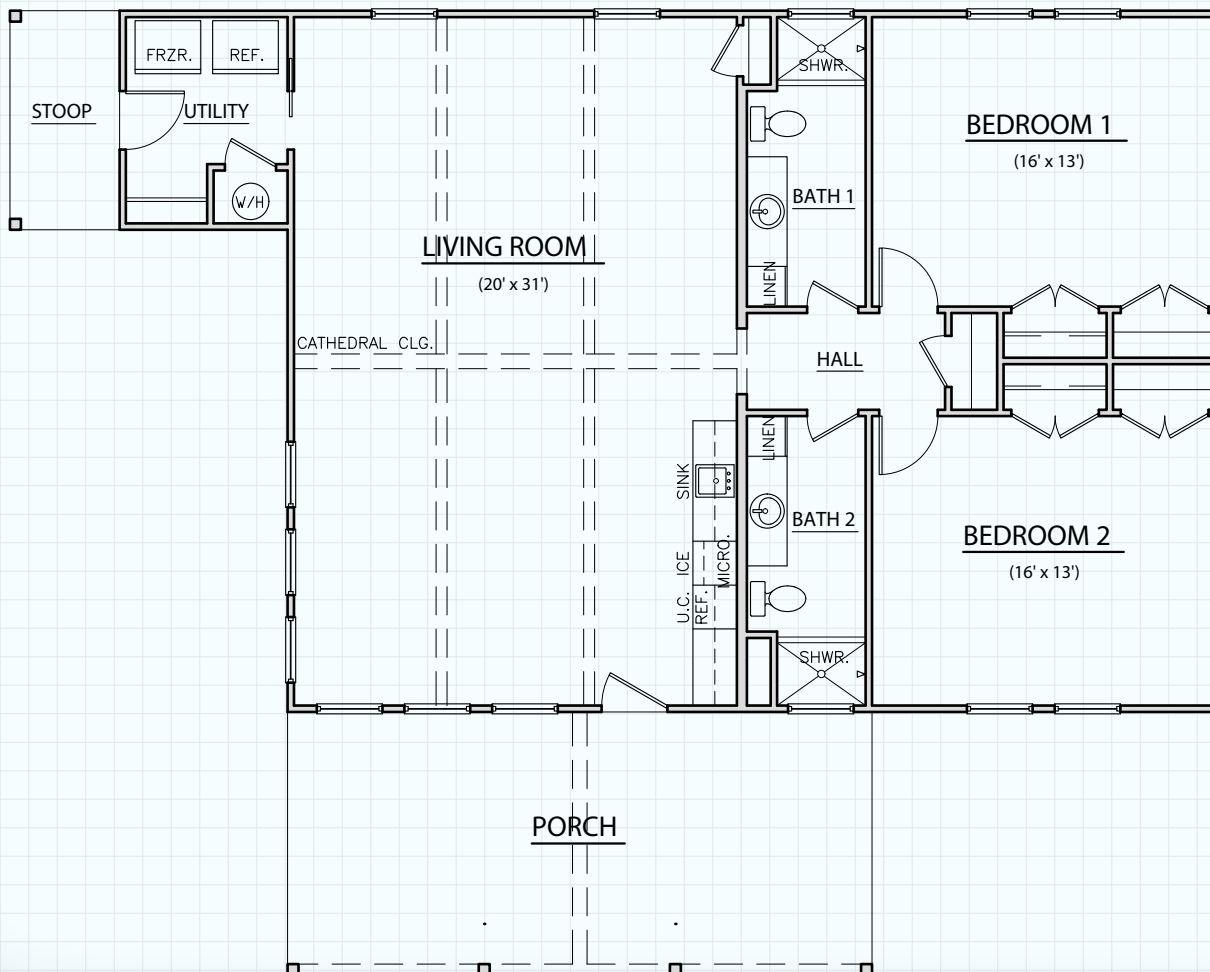

*Hill Country*  
**CLASSICS™**  
**CUSTOM HOMES**  
*Boerne Texas*

34535 IH 10 West  
 Boerne, TX 78006  
 (830) 249-2920  
 hillcountryclassics.com

**GUEST HOME #1442**

LIVING (A/C):	1,442 SQ. FT.
PORCHES:	370 SQ. FT.
SLAB:	1,812 SQ. FT.