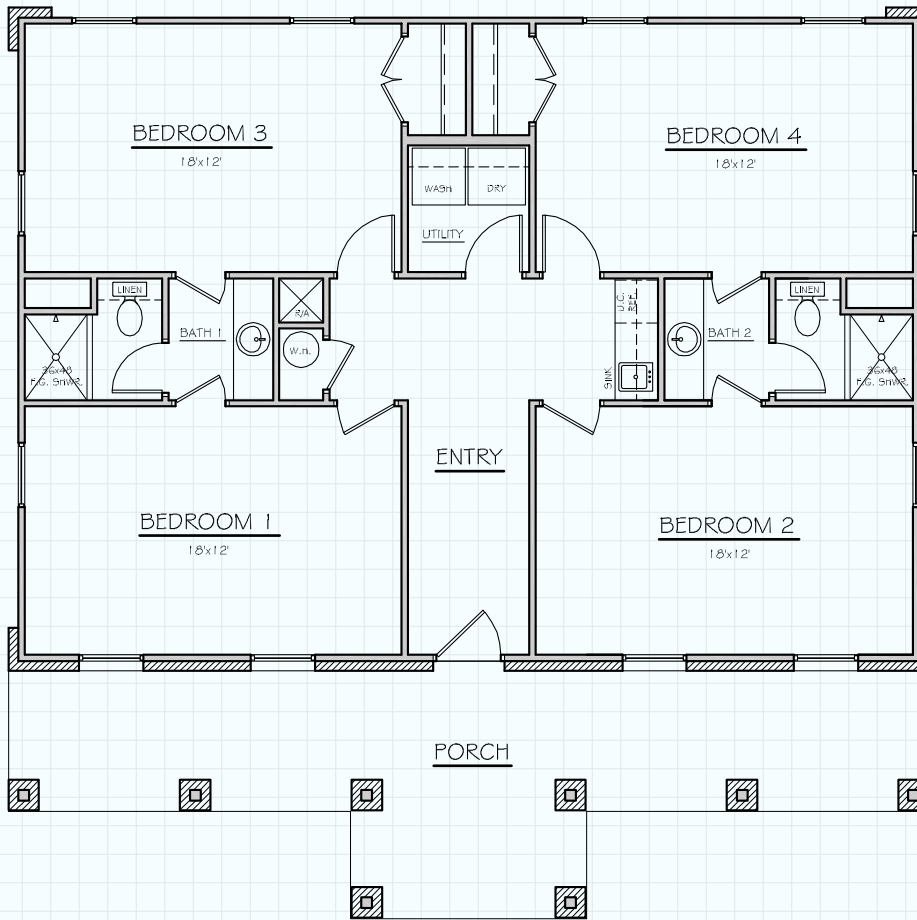

Hill Country
 CLASSICS™
 CUSTOM HOMES
 Boerne Texas

34535 IH 10 West
 Boerne, TX 78006
 (830) 249-2920
 hillcountryclassics.com

GUEST HOME #1260

| | |
|--------------|-------|
| LIVING | 1,260 |
| PORCH | 355 |
| MAS. LUG | 05 |
| TOTAL SQ.FT. | 1,620 |