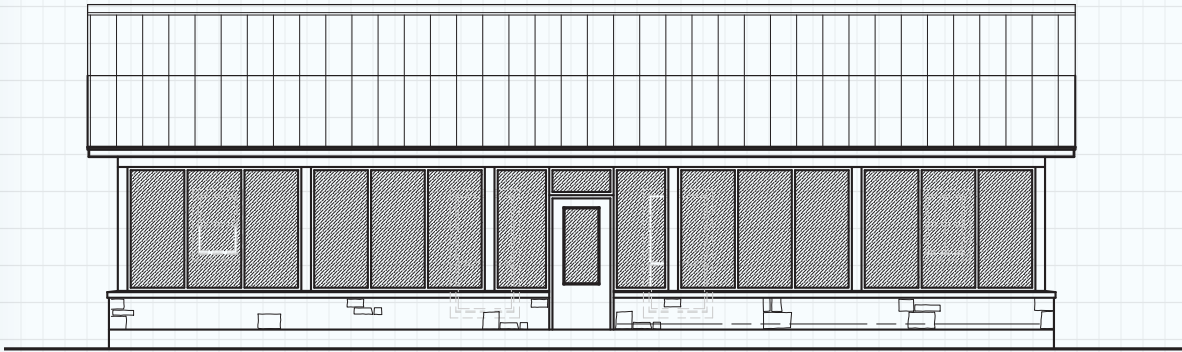

34535 IH 10 West
 Boerne, TX 78006
 (830) 249-2920
 hillcountryclassics.com

GUEST HOME #1152

LIVING (A/C):	1,152 SQ. FT.
PORCHES:	581 SQ. FT.
MAS. LUG:	65 SQ. FT.
SLAB:	1,798 SQ. FT.