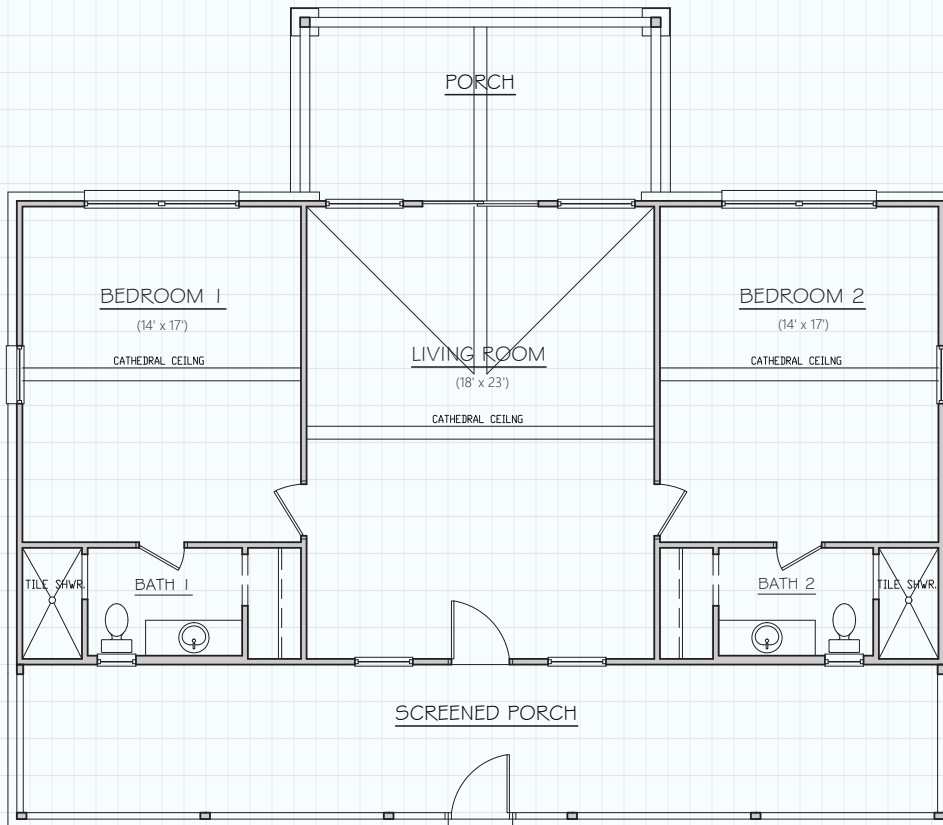

34535 IH 10 West
 Boerne, TX 78006
 (830) 249-2920
 hillcountryclassics.com

GUEST HOME #1152

LIVING (A/C):	1,152 SQ. FT.
PORCHES:	581 SQ. FT.
MAS. LUG:	65 SQ. FT.
SLAB:	1,798 SQ. FT.