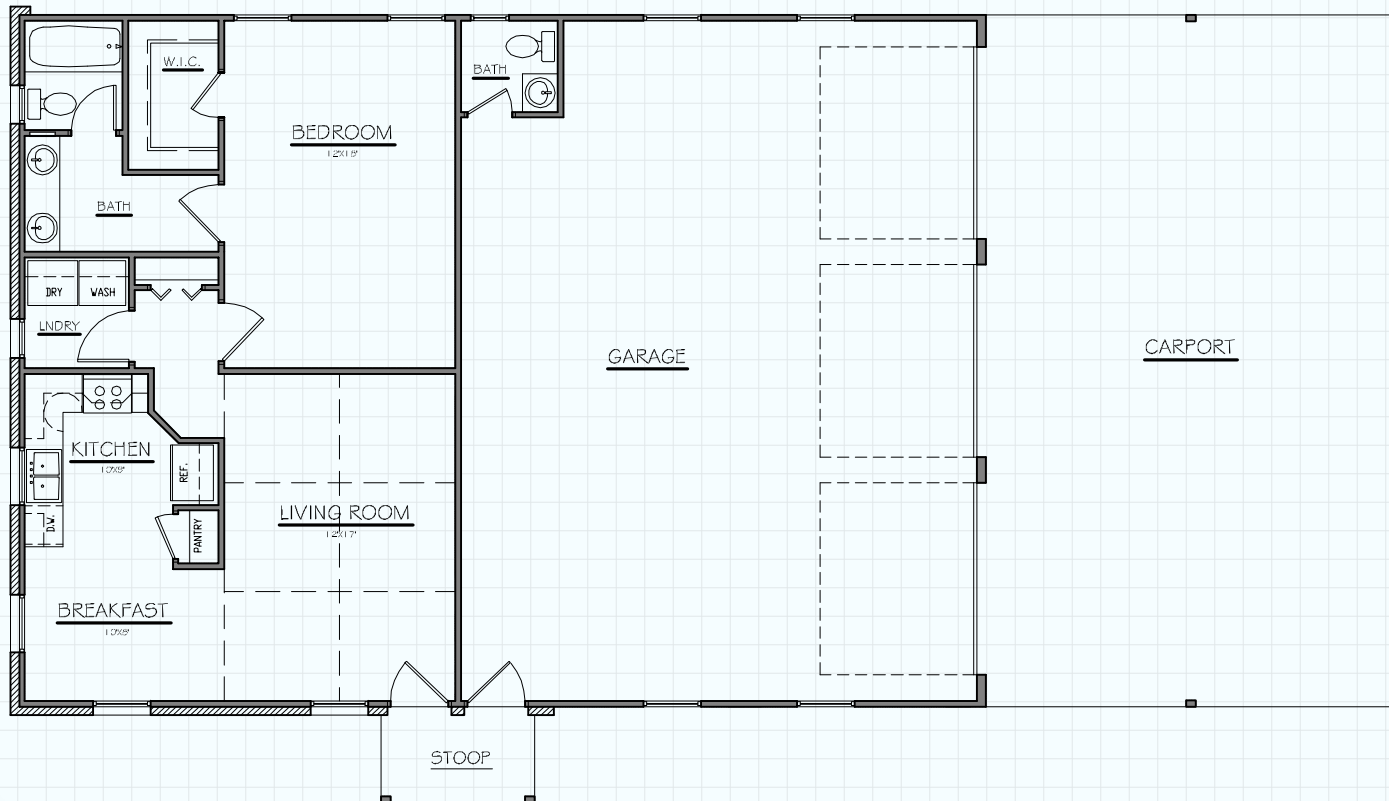

Hill Country
CLASSICS™
CUSTOM HOMES
Boerne Texas

34535 IH 10 West
 Boerne, TX 78006
 (830) 249-2920
 hillcountryclassics.com

GARAGE / APT. #828

LIVING	828
GARAGE	983
PORCH/CARPORT	822
MAS. LUG	26
TOTAL SQ.FT.	2,658