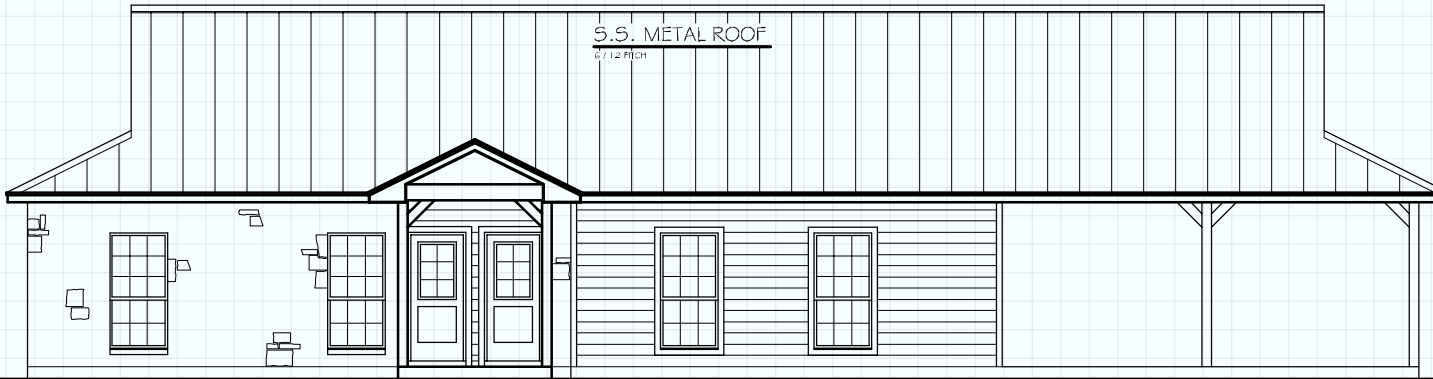

Hill Country
CLASSICS™
CUSTOM HOMES
Boerne Texas

34535 IH 10 West
 Boerne, TX 78006
 (830) 249-2920
 hillcountryclassics.com

GARAGE / APT. #828

LIVING	828
GARAGE	983
PORCH/CARPORT	822
MAS. LUG	26
TOTAL SQ.FT.	2,658