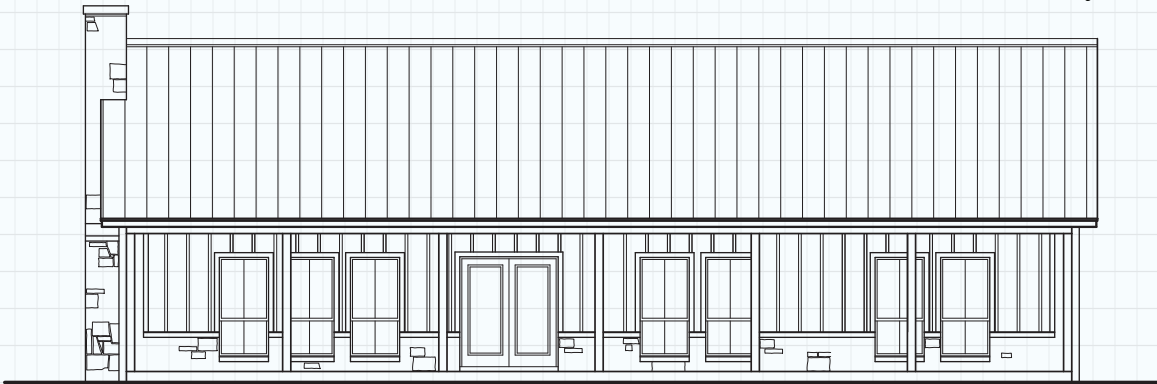

Hill Country CLASSICS™ CUSTOM HOMES

Boerne Texas

34535 IH 10 West
 Boerne, TX 78006
 (830) 249-2920
 hillcountryclassics.com

THE FREDERICKSBURG 2 #2289

LIVING (A/C): 2,289 SQ. FT.
 PORCHES: 806 SQ. FT.
 MAS. LUG: 59 SQ. FT.
 SLAB: 3,154 SQ. FT.