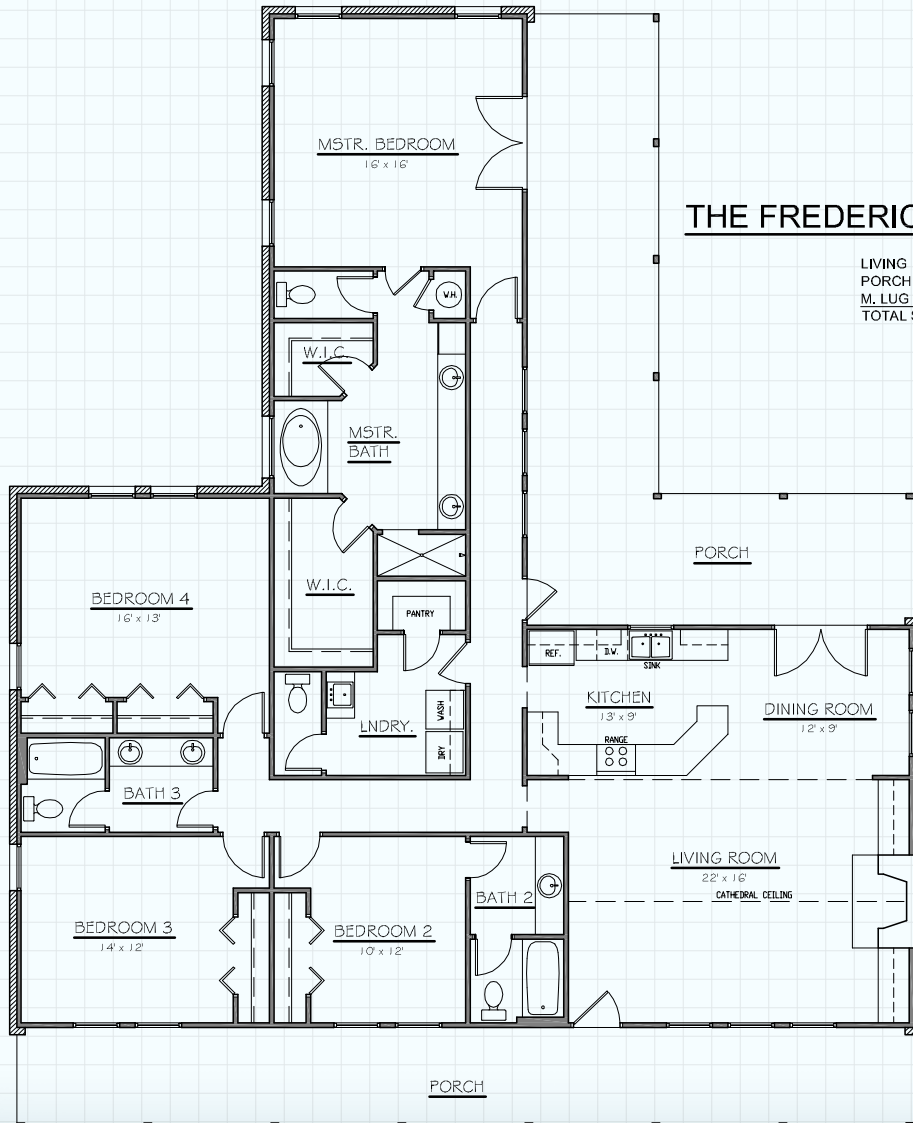

Hill Country
CLASSICS™
CUSTOM HOMES
Boerne Texas

34535 IH 10 West
 Boerne, TX 78006
 (830) 249-2920
 hillcountryclassics.com

THE FREDERICKSBURG 2 #2305

LIVING	2,305
PORCH	852
M. LUG	63
TOTAL SQ.FT.	3,220